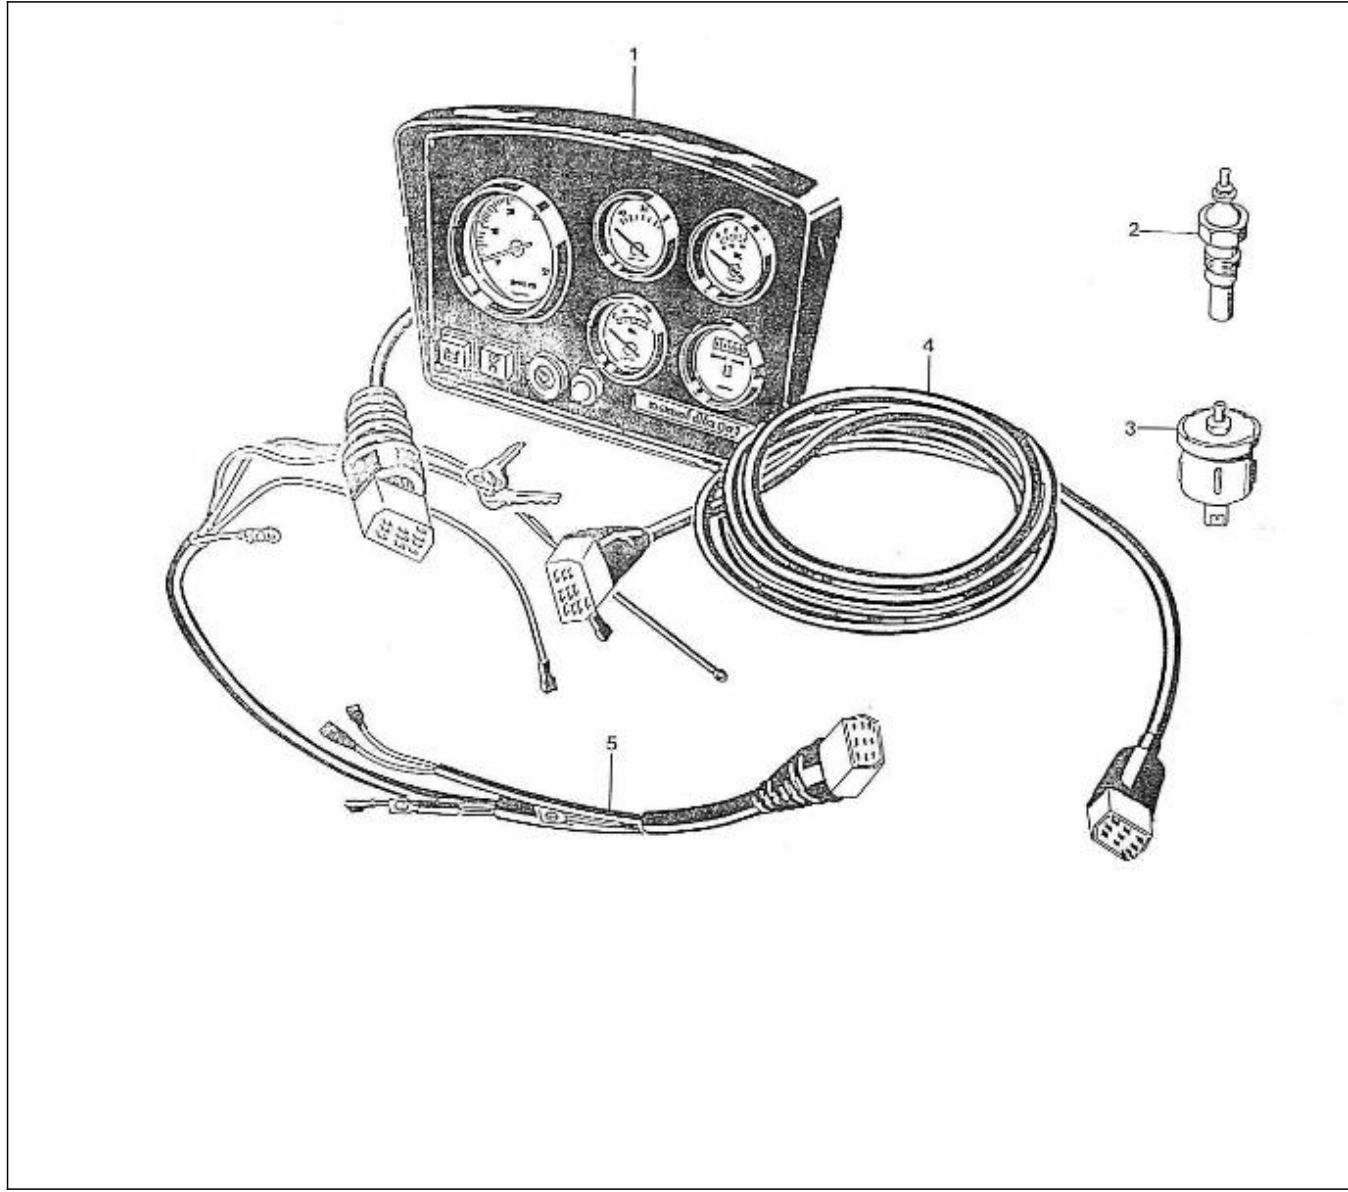

Brand: NanniDiesel
Model: Moteur 2.60HE
Version: Standard
Subassembly: Instrument panel LXP

N.	Item	Description	Qty	Notes
1	970300420	PANEL,5 INSTRUMENTS 12V CPL	1	
2	970861602	WATER TEMPERATURE SENDER	1	
3	970300428	TRANSM,YAZ,PRES, 6B,M10,1P	1	
4	970851405	WIRING,INTERMEDIATE (4 MTR)	1	
5	970300394	WIRING,ENGINE4.240-5.300/T	1	

V. 27/03/2006

Pag. 34/53