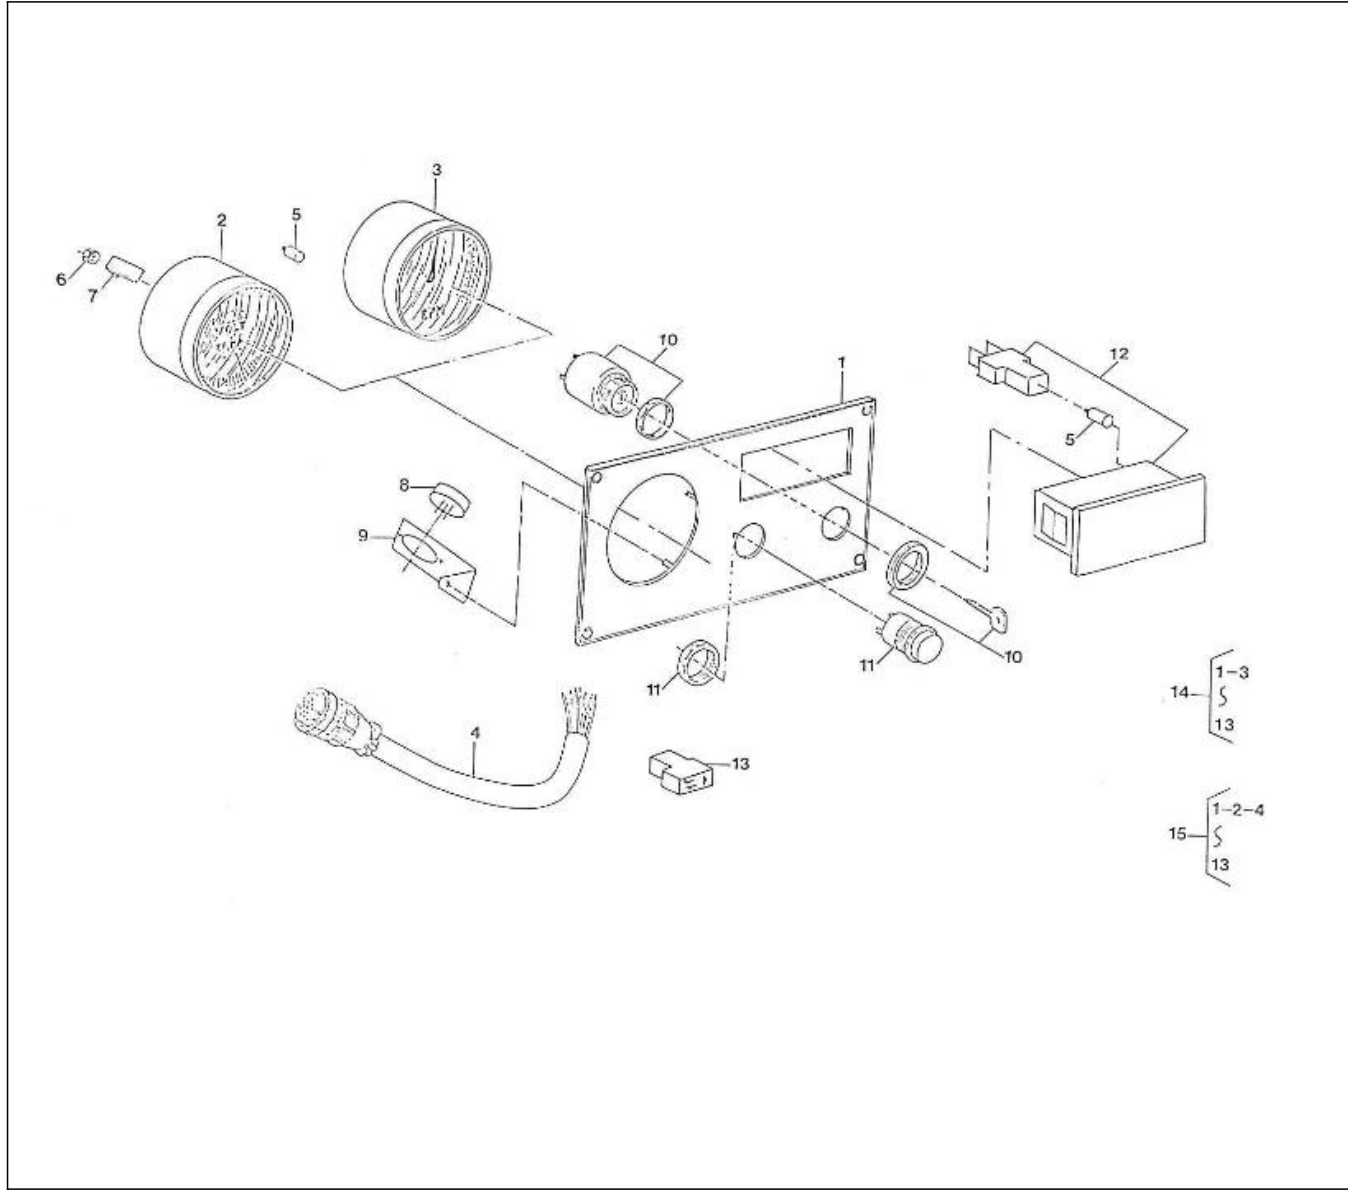

Brand: NanniDiesel
Model: Moteur 2.60HE
Version: Standard
Subassembly: Instrument panel STD

N.	Item	Description	Qty	Notes
1	970302214	PLATE,PANEL 1 INSTRUMENT	1	
2	970301662	GAUGE,VDO,TEMP/VOLT 40-120,8-1	1	
3	970301642	GAUGE,VDO,TACH,4000 12-24V 2P	1	
4	970302303	WIRING,PANEL 1 INSTRUMENT VDO	1	
5	970856011	BULB 12V-2W	4	
6	970301191	NUT,M 4 A2	4	
7	970300920	CLAMP,INSTRUMENTS	4	
8	970302288	BUZZER,SONITRON SM-2B	1	
9	970302302	+++ PLUS DIFFUSE ++++++ SUPPORT BUZZER	1	
10	970300968	SWITCH,BOSCH,STARTER	1	
11	970300967	BUTTON,PUSH	1	
12	970856005	LIGHT WARNING	1	
13	970301046	DIODE,HOLDER CPL.NEGATIVE -M-	1	
14	970302304	PANEL,1 INSTR.TACHO CPL VDO	1	
15	970302305	PANEL,1 INSTR.TEMP/VOLT CPL VD	1	

V. 27/03/2006

Pag. 39/53