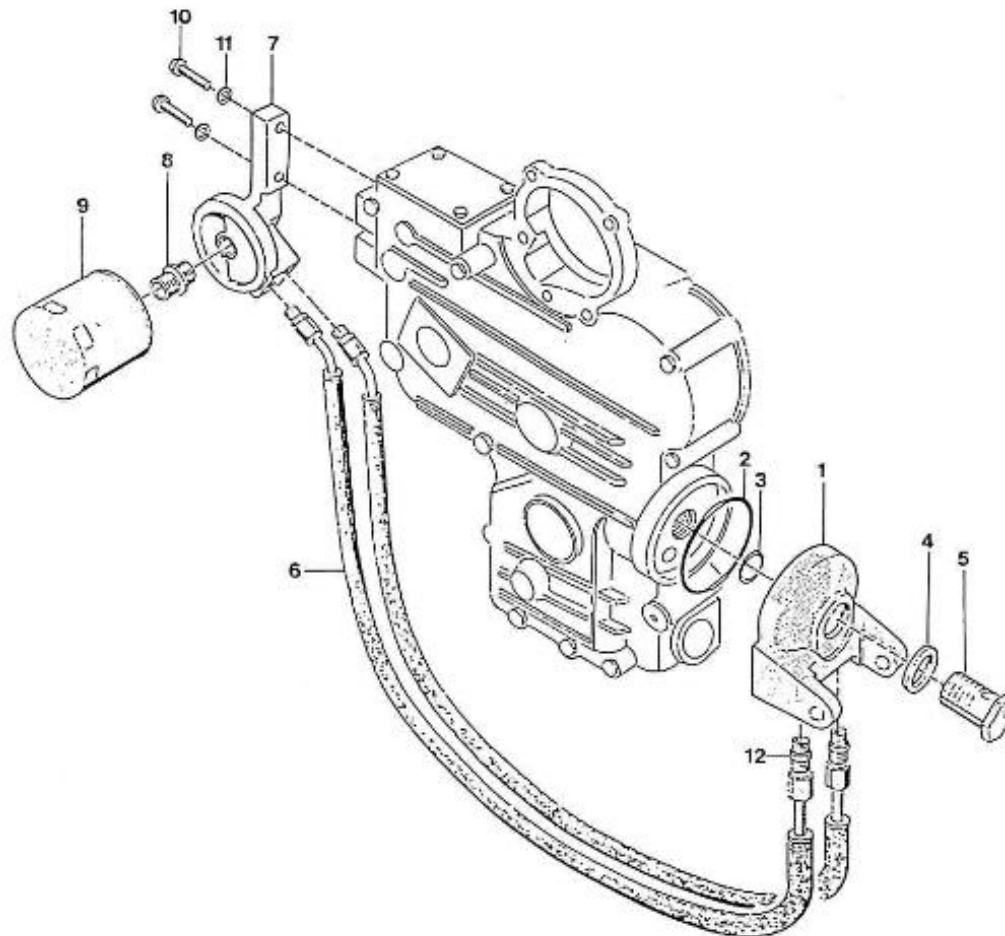

Brand: NanniDiesel

Model: Moteur 2.60HE

Version: Standard

Subassembly: Oil filter Assy.

N.	Item	Description	Qty	Notes
1	970300246	SUPPORT,ALTERNATOR HE	1	
2	970493155	O-RING,61,91X3,53	1	
3	970300252	O-RING,18,77X1,78	1	
4	970300251	WASHER,30X19	1	
5	970300248	BOLT,BANJO M18X1,5	1	
6	970300253	HOSE,OIL-HE	2	
7	970300249	SUPPORT,OIL FILTER HE	1	
8	970493157	NIPPLE,OIL FILTER	1	
9	970493150	FILTER,OIL	1	
10	970635916	BOLT,SOCK M 8X 35	2	
11	970119139	WASHER,CORRUGATED D8	2	
12	970300718	NIPPLE,REDUCING M16X1,5 M14X1,	4	

V. 27/03/2006

Pag. 19/53