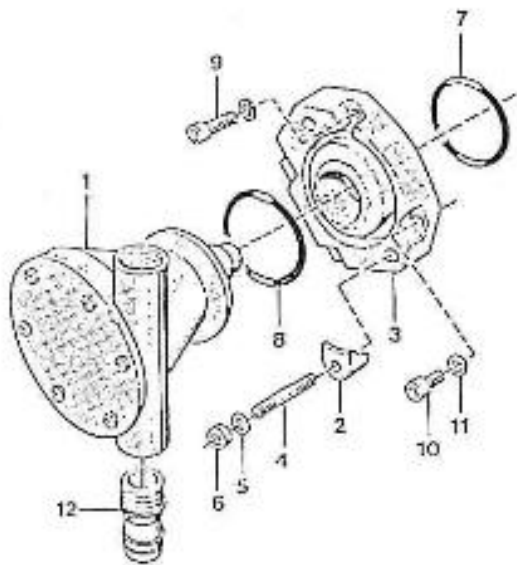

Brand: NanniDiesel	N.	Item	Description	Qty	Notes
Model: Moteur 2.60HE	1	970504001	PUMP,WATER FB4-9	1	
Version: Standard	2	970494004	CLAMP,WATERPUMP	2	
Subassembly: Seawater pump Ass	3	970164024	FLANGE,WATER PUMP	1	
	4	970300057	STUD,M 8X 20	2	
	5	970119138	WASHER,SPRING D 8	2	
	6	970639105	NUT,M 8 LOW	2	
	7	970154025	O-RING,28,17X3,53	1	
	8	970164025	O-RING	1	
	9	970604615	BOLT,SOCK M 6X 20	3	
	10	970164026	BOLT,SOCK M 6X 16	1	
	11	970609602	WASHER,CORRUGATED D 6	4	
	12	970434051	SOCKET,HOSE 3/8	1	

V. 27/03/2006

Pag. 24/53