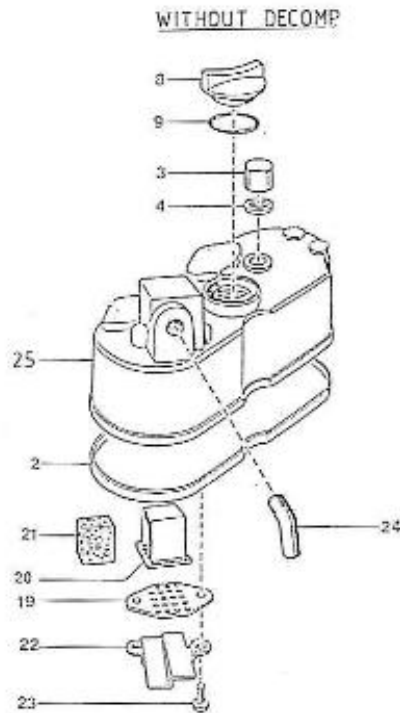

Brand: NanniDiesel

Model: Moteur 2.60HE

Version: Standard

Subassembly: Cylinder head cover

N.	Item	Description	Qty	Notes
1	970490501	COVER,CYLINDER HEAD 2. 60	1	
2	970490502	GASKET,COVER CYL:HEAD 2. 60	1	
3	970490503	NUT,CAP	2	
4	970490505	GASKET,RING	2	
5	970490506	COVER,DECOMPRESSION 2.60-3.90	2	
6	970490507	GASKET,COVER	2	
7	970490508	BOLT,M 6X 14	4	
8	970490510	CAP,FILLING OIL	1	
9	970490511	O-RING	1	
10	970490512	ASSY,SHAFT DECOMPRESSION	1	
11	970490513	BOLT,DECOMPRESSION	2	
12	970490514	NUT,M 5	2	
13	970490515	O-RING	1	
14	970490517	SUPPORT,DECOMMPRES WIRE	1	
15	970490508	BOLT,M 6X 14	2	
16	970490519	SPRING,DECOMPRESS	1	
17	970490520	BOLT	1	
18	970119149	WASHER, SPRING D 6	1	
19	970490303	PLATE,BREATHER ELEMENT	1	
20	970490302	HOUSING,BREATHER ELEMENT	1	
21	970490305	FILTER,BREATHER ELEMENT	1	
22	970490306	SHIELD,OIL BREATHER	1	
23	970490307	SCREW,M 5X 10	2	
24	970301993	PIPE,BREATHER	1	
25	970307235	COVER,CYLINDER HEAD	1	

V. 27/03/2006

Pag. 6/53