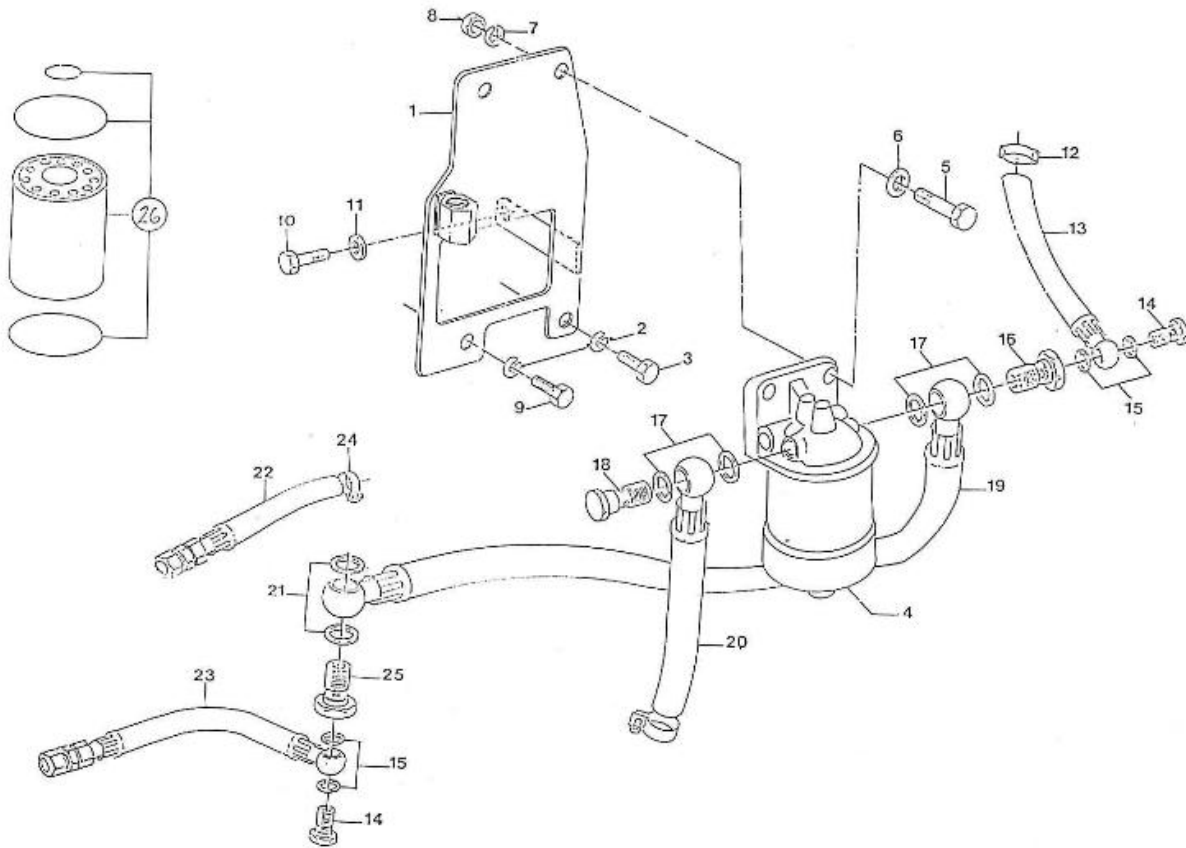

Brand: NanniDiesel

Model: Moteur 2.60HE

Version: Standard

Subassembly: Fuel filter Assy.

N.	Item	Description	Qty	Notes
1	970307094	SUPPORT	1	
2	970119149	WASHER, SPRING D 6	2	
3	970497323	BOLT, HEX M 6X 80	1	
4	970875100	FILTER	1	
5	970644008	BOLT, HEX M10X 35	2	
6	970119135	WASHER, PLAIN D10	2	
7	970119136	WASHER, SPRING D10	2	
8	970119143	NUT, M10	2	
9	970302213	BOLT, HEX M 6X 70	1	
10	970639903	BOLT, HEX M 8X 16	1	
11	970119138	WASHER, SPRING D 8	1	
12	970310171	CLAMP	1	
13	970302166	HOSE, FUEL LEAKAGE CPL.D 3 L= 3	1	
14	970432133	BOLT, BANJO M 8	2	
15	970300288	GASKET, M8	4	
16	970300327	BOLT, BANJO M14X1,5XM8	1	
17	970300306	GASKET, RING D14	4	
18	970432515	BOLT, BANJO M14X1,5	1	
19	970492320	HOSE, FUEL SUPPLY INJ.PUMP CPL.	1	
20	970492310	HOSE, FUEL SUPPLY FILTER CPL.H/	1	
21	970300325	RING, SEAL D12	2	
22	970300995	HOSE, FUEL SUPPLY CPL H/HE	1	
23	970300994	HOSE, FUEL RETURN CPL H/HE	1	
24	970439306	CLAMP, HOSE 11-17	1	
25	970302159	BOLT, BANJO M12X1,5 - M8X1	1	
26	970875102	FILTER	1	

V. 27/03/2006

Pag. 16/53