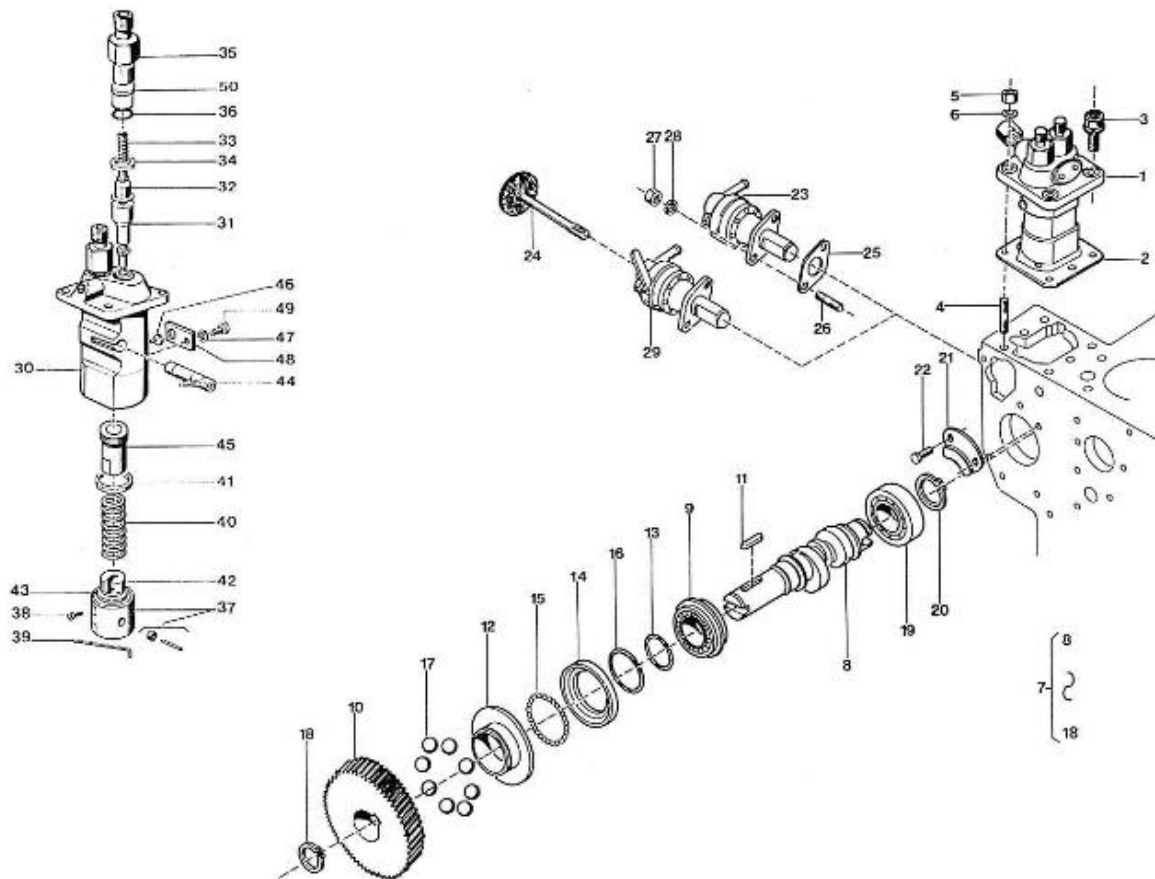

V. 27/03/2006

Pag. 13/53

Brand: NanniDiesel

Model: Moteur 2.60HE

Version: Standard

Subassembly: Injection & Fuel pump

N.	Item	Description	Qty	Notes
1	970492120	PUMP,INJECTION 2. 60 CPL	1	
2	970492121	SHIM,INJECTION PUMP 2. 60	1	
3	970492138	BOLT,M 8X 22	2	
4	970300103	STUD,M 8X 20	2	
5	970490903	NUT,M 8	2	
6	970490904	WASHER,SPRING D 8	2	
7	970492122	CAMSHAFT,FUEL CPL.2. 60	1	
8	970492123	CAMSHAFT,FUEL 2. 60	1	
9	970492124	BEARING,BALL	1	
10	970492125	GEAR,INJ.PUMP	1	
11	970492126	KEY,FEATHER	1	
12	970492127	SLEEVE,GOVERNOR INJ.PUMP	1	
13	970492128	CIR-CLIP,GOVERNOR SLEEVE	1	
14	970492129	CASE,GOVERNOR BALL	1	
15	970492130	BEARING,BALL FUEL CAMSHAFT	30	
16	970492131	CIR-CLIP,GOVERNOR BALL CASE	1	
17	970492132	BEARING,BALL GOVERNOR	8	
18	970491108	CIR-CLIP,EXTERNAL	1	
19	970492134	BEARING,BALL	1	
20	970492135	CIR-CLIP,EXTERNAL	1	
21	970492136	STOPPER,FUEL CAMSHAFT	1	
22	970140123	BOLT ,M 6X12	2	
23	970512501	PUMP,FUEL FEED CPL.MANUAL	1	
24	970492502	DIAPHRAM,FUEL PUMP	1	
25	970492512	GASKET,FUEL PUMP	1	
26	970492513	STUD, M 6X 16	2	
27	970151133	NUT,M 6	2	
28	970119149	WASHER, SPRING D 6	2	
29	970512501	PUMP,FUEL FEED CPL.MANUAL	1	
31	970492146	ELEMENT,INJ/PUMP	2	
32	970492147	VALVE,DELIVERY INJ/PUMP	2	
33	970492148	SPRING,DELIVERY VALVE INJ/PUMP	2	
34	970492149	GASKET,DELIVERY VALVE INJ.PUMP	2	
35	970492150	NIPPLE,DELIVERY VALVE INJ/PUMP	2	
36	970492151	O-RING,INJ.PUMP	2	
37	970492156	TAPPET,INJ.PUMP CPL.	2	
38	970492157	PIN,TAPPET GUIDE INJ/PUMP	2	
39	970492158	PIN,CLAMP INJ/PUMP	1	
40	970492159	SPRING,PLUNGER INJ/PUMP	2	
41	970492160	SEAT,SPRING -UPPER-	2	
42	970492161	SEAT,SPRING -LOWER-	2	
43	970492162	SHIM,INJECTION PUMP	1	
44	970492163	RACK,CONTROL INJ/PUMP	1	
45	970492164	SLEEVE,CONTROL INJ/PUMP	2	
46	970492168	PIN,COLLAR INJ/PUMP	1	
47	970119149	WASHER, SPRING D 6	1	
48	970502169	PLATE,ADJUSTING INJ.PUMP 2.60	1	
49	970492170	BOLT	1	
50	970302641	SPACER,DELIVERY VALVE	1	