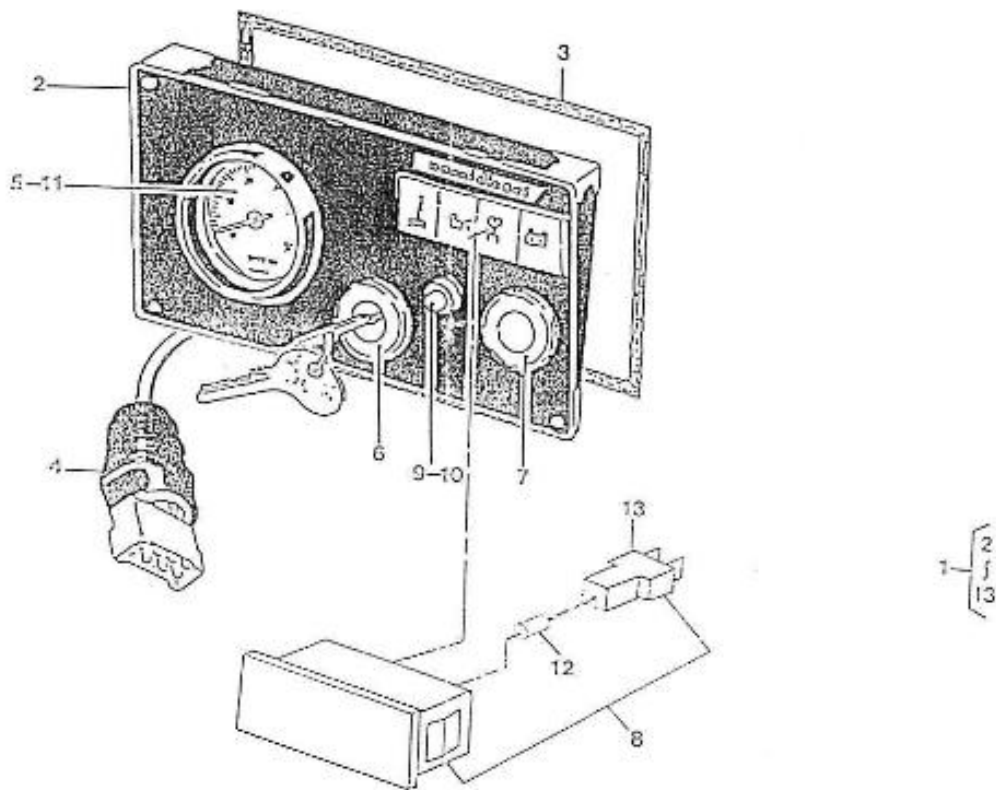

Brand: NanniDiesel	N.	Item	Description	Qty	Notes
Model: Moteur 2.60HE	1	970856000	PANEL	1	
Version: Standard	2	970856009	+++ PLUS DIFFUSE ++++++ TABLEAU NU	1	
Subassembly: Instrument panel	3	970856010	+++ PLUS DIFFUSE ++++++ JOINT	1	
	4	970856002	+++ PLUS DIFFUSE ++++++ CABLAGE TABLEAU	1	
	5	970856001	REVOLUTION COUNTER	1	
	6	970850404	SWITCH STARTER	1	
	7	970856004	BUZZER	1	
	8	970856005	LIGTH WARNING	1	
	9	970856006	FUSE	1	
	10	970856007	SOCKET	1	
	11	970856008	+++ PLUS DIFFUSE ++++++ AMPOULE 12V 3 AMP.	1	
	12	970856011	BULB 12V-2W	4	
	13	970856005	LIGTH WARNING	1	

V. 27/03/2006

Pag. 38/53