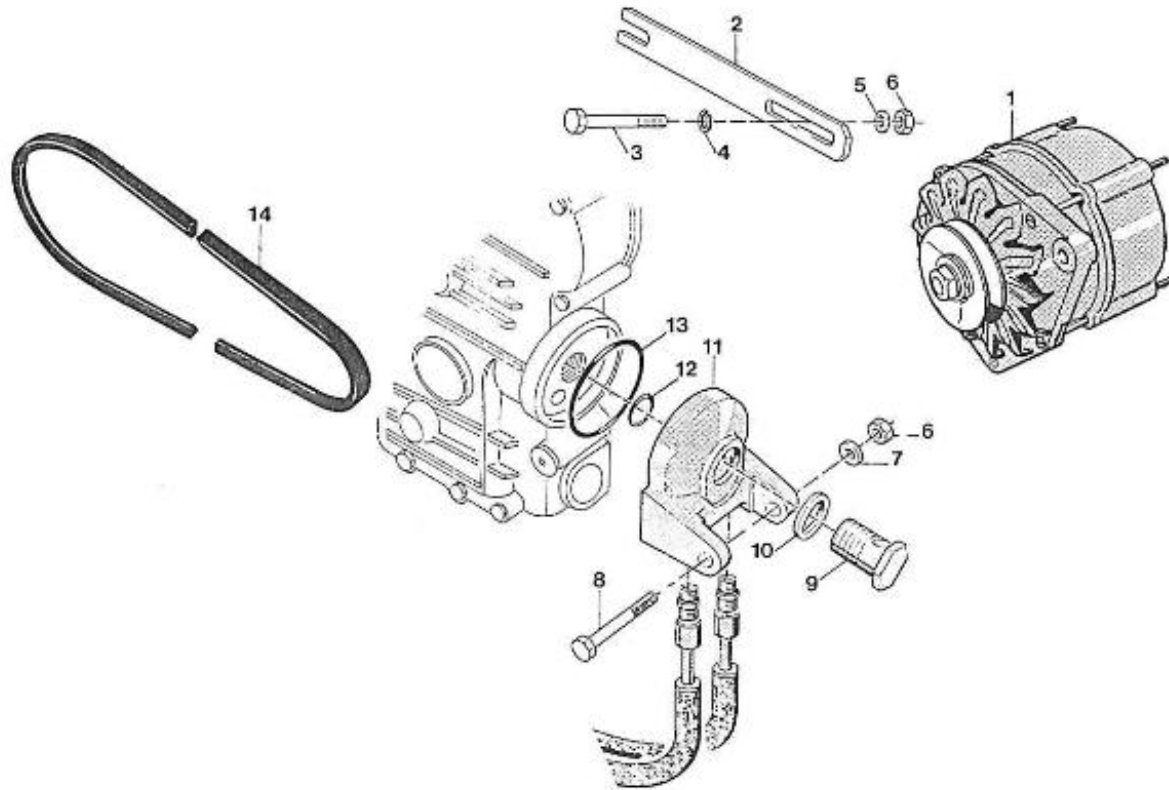

Brand: NanniDiesel

Model: Moteur 2.60HE

Version: Standard

Subassembly: Alternator Assy.Std.

N.	Item	Description	Qty	Notes
1	970300565	ALTERNATOR,14V-35A MOTOROLA	1	
2	970300286	TENSIONER	1	
3	970409603	BOLT,HEX M 8X 25	1	
4	970119139	WASHER,CORRUGATED D8	2	
5	970119138	WASHER,SPRING D 8	1	
6	970027322	NUT,M 8	3	
7	970119138	WASHER,SPRING D 8	2	
8	970300474	BOLT,HEX M 8X 85 SPECIAL	1	
9	970300248	BOLT,BANJO M18X1,5	1	
10	970300251	WASHER,30X19	1	
11	970300246	SUPPORT,ALTERNATOR HE	1	
12	970300252	O-RING,18,77X1,78	1	
13	970493155	O-RING,61,91X3,53	1	
14	970307744	O-RING	1	
15	970300193	BOLT,HEX M 8X 70	1	

V. 27/03/2006

Pag. 30/53