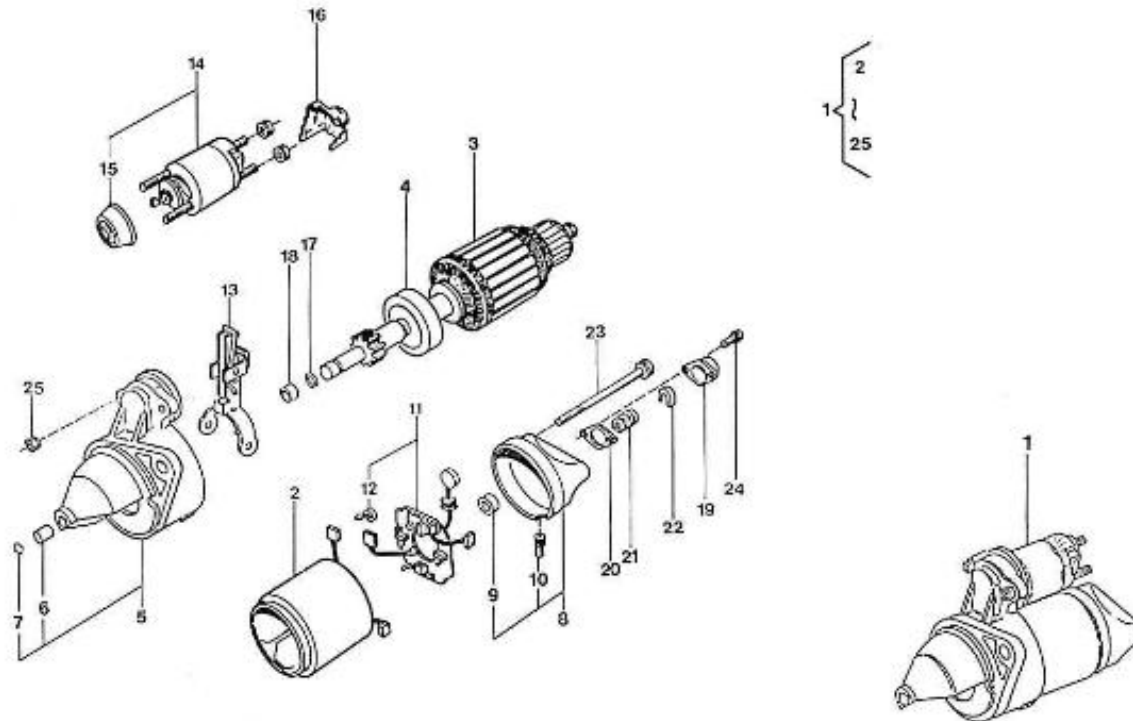

Brand: NanniDiesel

Model: Moteur 2.60HE

Version: Standard

Subassembly: Starter motor

N.	Item	Description	Qty	Notes
1	970497303	STARTER,MOTOR 12V 0,8KW 1P	1	
2	970497302	STATOR,2. 60 3. 90	1	
3	970497304	ROTOR,STARTER 2.40	1	
4	970497305	CLUTCH,STARTER MOTOR 2.60	1	
5	970497307	FRAME,DRIVE END-STARTER MOTOR	1	
6	970497308	BUSH,STARTER MOTOR 3.90	1	
7	970497309	COVER,STARTER MOTOR 2.60-3.90	1	
8	970497312	FRAME,END STARTER MOTOR 2.60-3	1	
9	970497315	BUSHING,REAR STARTER MOTOR 2.6	1	
10	970497316	PLUG,STARTER MOTOR 2.60	1	
11	970497317	HOLDER,BRUSH CPL.STARTER 2.60-	1	
12	970497318	SPRING,BUSH	4	
13	970497329	BOLT,M 8X 28	1	
14	970497306	RELAIS,STARTER MOTOR 2.60-3.90	1	
15	970497330	COVER,STARTER MOTOR SWITCH	1	
16	970497331	COVER,INSULATION (STARTER MOTO	1	
17	970497332	PIN,SNAP	1	
18	970497333	BUSH,FRONT STARTER MOTOR	1	
19	970497334	CAP,END FRAME	1	
20	970497335	SEAL	1	
21	970497336	SPRING,BRAKE	1	
22	970497337	PLATE,LOCK STARTER MOTOR	1	
23	970497338	BOLT,STARTER MOTOR 2.60-3.90	2	
24	970497339	SCREW,WITH WASHER	2	
25	970497340	NUT	2	

V. 27/03/2006

Pag. 29/53