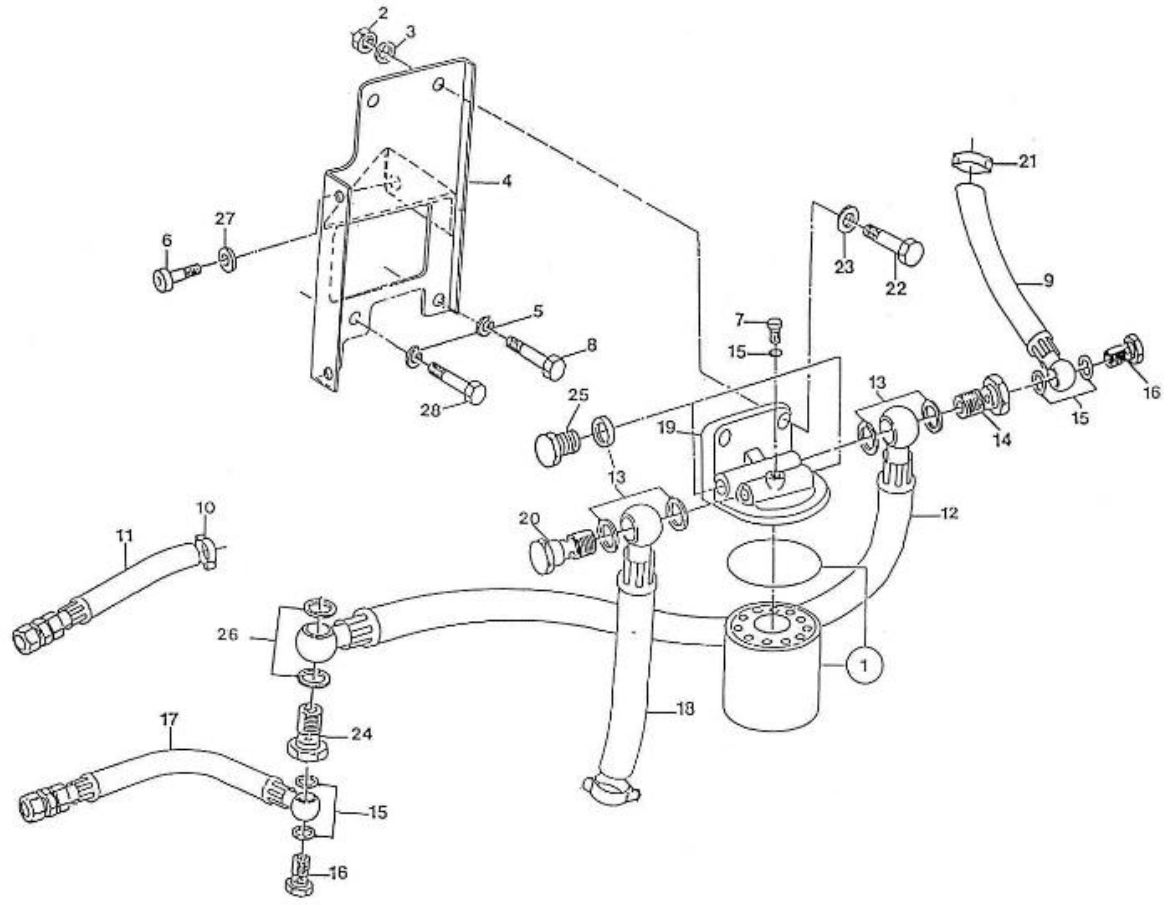

Brand: NanniDiesel

Model: Moteur 2.60HE

Version: Standard

Subassembly: Fuel filter Assy.

N.	Item	Description	Qty	Notes
1	970622350	FILTER,FUEL	1	
2	970119143	NUT, M10	2	
3	970119136	WASHER,SPRING D10	2	
4	970304076	SUPPORT,FUEL FILTER ELEMENT H-	1	
5	970119149	WASHER, SPRING D 6	2	
6	970639903	BOLT,HEX M 8X 16	1	
7	970832061	BOLT	1	
8	970497323	BOLT,HEX M 6X 80	1	
9	970302166	HOSE,FUEL LEAKAGE CPL.D 3 L= 3	1	
10	970302585	CLAMP,TWO-EAR 11-13	1	
11	970300995	HOSE,FUEL SUPPLY CPL H/HE	1	
12	970492320	HOSE,FUEL SUPPLY INJ.PUMP CPL.	1	
13	970300306	GASKET,RING D14	6	
14	970300327	BOLT,BANJO M14X1,5XM8	1	
15	970300288	GASKET,M8	4	
16	970432133	BOLT,BANJO M 8	2	
17	970300994	HOSE,FUEL RETURN CPL H/HE	1	
18	970492310	HOSE,FUEL SUPPLY FILTER CPL.H/	1	
19	970302494	SUPPORT,FUEL FILTER ELEMENT H-	1	
20	970432515	BOLT,BANJO M14X1,5	1	
21	970310171	CLAMP	1	
22	970635508	BOLT,HEX M10X 25	2	
23	970119135	WASHER,PLAIN D10	2	
24	970302159	BOLT,BANJO M12X1,5 - M8X1	1	
25	970875506	PLUG	2	
26	970300325	RING,SEAL D12	2	
27	970119138	WASHER,SPRING D 8	1	
28	970302213	BOLT,HEX M 6X 70	1	

V. 27/03/2006

Pag. 17/53