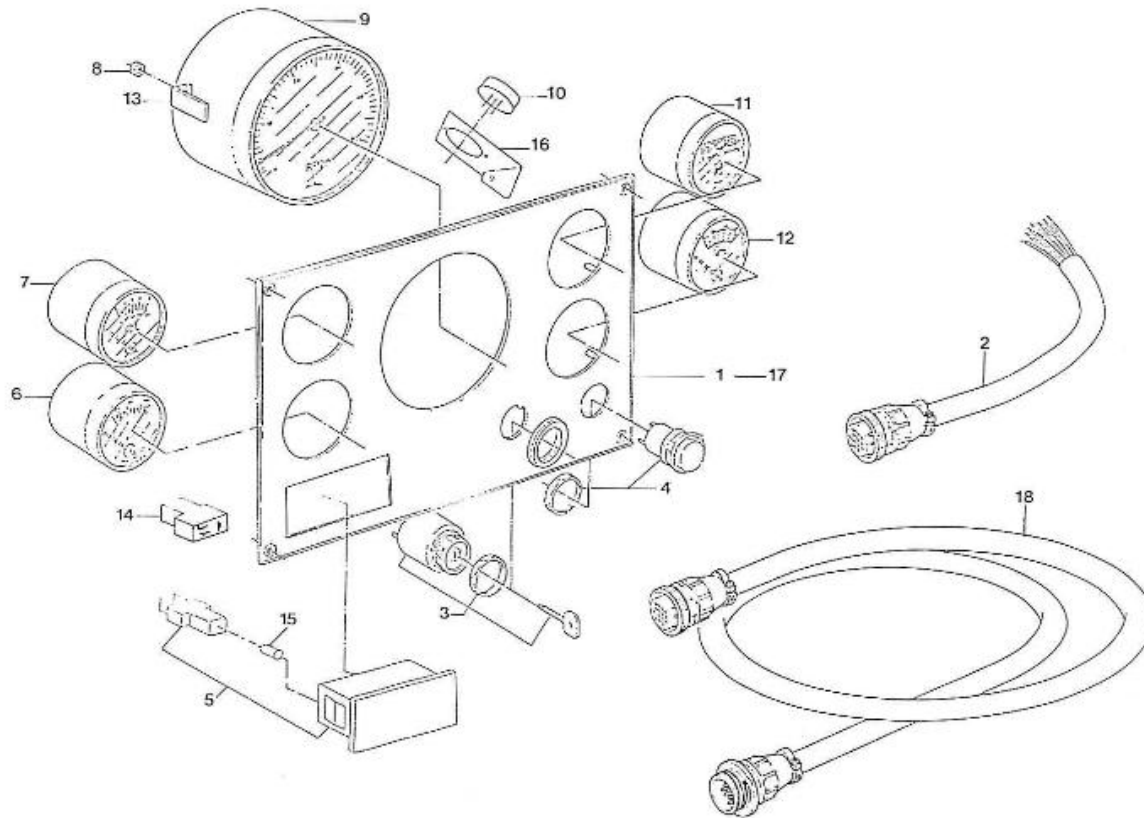

Brand: NanniDiesel

Model: Moteur 2.60HE

Version: Standard

Subassembly: Instrument panel LXP

N.	Item	Description	Qty	Notes
1	970300790	PLATE,PANEL 5 INSTRUMENTS VDO	1	
2	970300969	WIRING,PANEL 300941	1	
3	970300968	SWITCH,BOSCH,STARTER	1	
4	970300967	BUTTON,PUSH	1	
5	970856005	LIGHT WARNING	1	
6	970850603	THERM.V. 120C 12V D52	1	
7	970850705	OIL PRESSURE GAUGE 5B	1	
8	970301191	NUT,M 4 A2	12	
9	970300745	+++ PLUS DIFFUSE ++++++ COMPTE-TOURS	1	
10	970302288	BUZZER,SONITRON SM-2B	1	
11	970300742	GAUGE,VDO,HOUR,2P,D 52	1	
12	970850801	VOLTMETER	1	
13	970300920	CLAMP,INSTRUMENTS	12	
14	970301046	DIODE,HOLDER CPL.NEGATIVE -M-	1	
15	970856011	BULB 12V-2W	4	
16	970302302	+++ PLUS DIFFUSE ++++++ SUPPORT BUZZER	1	
17	970300054	PANEL,5 INSTRUMENTS 12V CPL.VD	1	
18	970300944	WIRING,INTERMEDIATE (4 MTR)	1	

V. 27/03/2006

Pag. 40/53