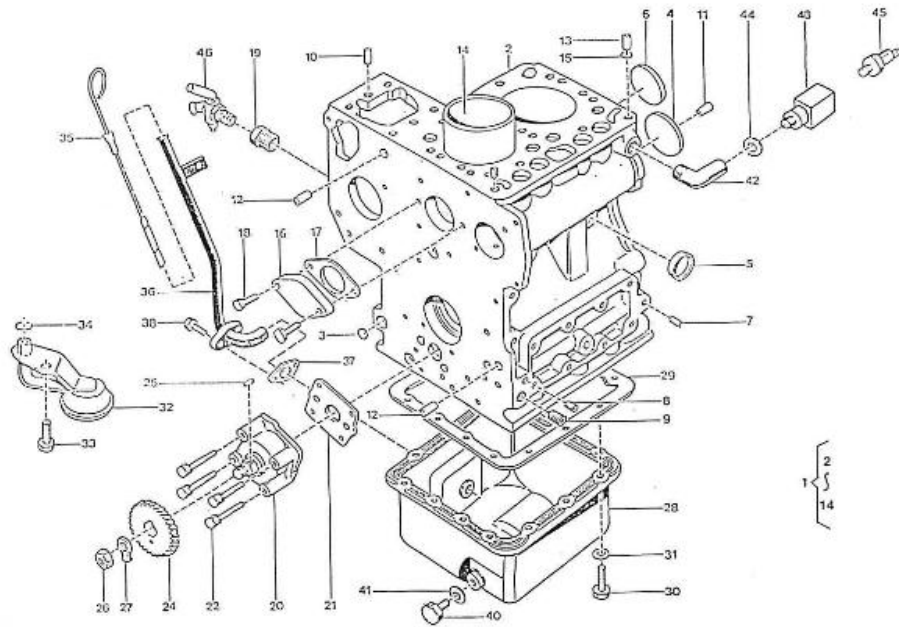

N.	Item	Description	Qty	Notes
1	970150101	CRANKCASE,CPL.2. 60	1	
3	970490103	CAP,FREEZE	3	
4	970490104	CAP,FREEZE	1	
5	970490908	PLUG	3	
6	970490106	CAP,FREEZE	1	
7	970490107	PLUG,SOCK	5	
8	970490108	PLUG,SOCK	3	
9	970490109	PLUG,SOCK	1	
10	970490122	PIN,CYLINDRICAL	2	
11	970490111	PIN,CYLINDRICAL	2	
12	970490113	PIN,PIPE	2	
13	970490112	PIN,PIPE	1	
14	970150115	LINER,CYLINDER H-HE	2	
15	970490116	O-RING	1	
16	970490117	COVER,WATER CRANKCASE	1	
17	970490118	+++ PLUS DIFFUSE ++++++ JOINT BRIDE	1	
18	970490119	BOLT,M 6X 18	2	
19	970494007	+++ PLUS DIFFUSE ++++++ "REDUCTION M3/4"	1	
20	970493114	PUMP,OIL CPL.	1	
21	970493115	GASKET,OIL PUMP	1	
22	970493116	BOLT	4	
24	970153117	GEAR,OIL PUMP DRIVE	1	
25	970493118	KEY,FEATHER H-HE	1	
26	970493119	NUT,M10	1	
27	970493120	WASHER,CLAW D10	1	
28	970150121	PAN,OIL 2. 60	1	
29	970490110	GASKET,OIL PAN 2. 60	1	
30	970490123	BOLT,M10X 9	14	
31	970119149	WASHER, SPRING D 6	14	
32	970493126	FILTER,OIL PAN 2. 60	1	
33	970490919	BOLT,M 8X 16	1	
34	970153129	O-RING,OIL FILTER 2.60 4.110	1	
35	970150140	DIPSTICK,OIL LEVEL 2.60-4.110H	1	
36	970150141	GUIDE,TUBE OIL DIPSTICK 2.60H/	1	
37	970490142	GASKET,OIL GAUGE	1	
38	970490119	BOLT,M 6X 18	2	
40	970150127	PLUG,DRAIN	1	
41	970150128	WASHER,DRAIN PLUG	1	
42	970493207	ELBOW,1/8X10X1,5MF	1	
43	970493203	FITTING,PRESS SWITCH M10	1	
44	970300430	GASKET,RING D10	1	
45	970851700	SWITCH,OIL	1	
46	970160114	PLUG,DRAIN	1	