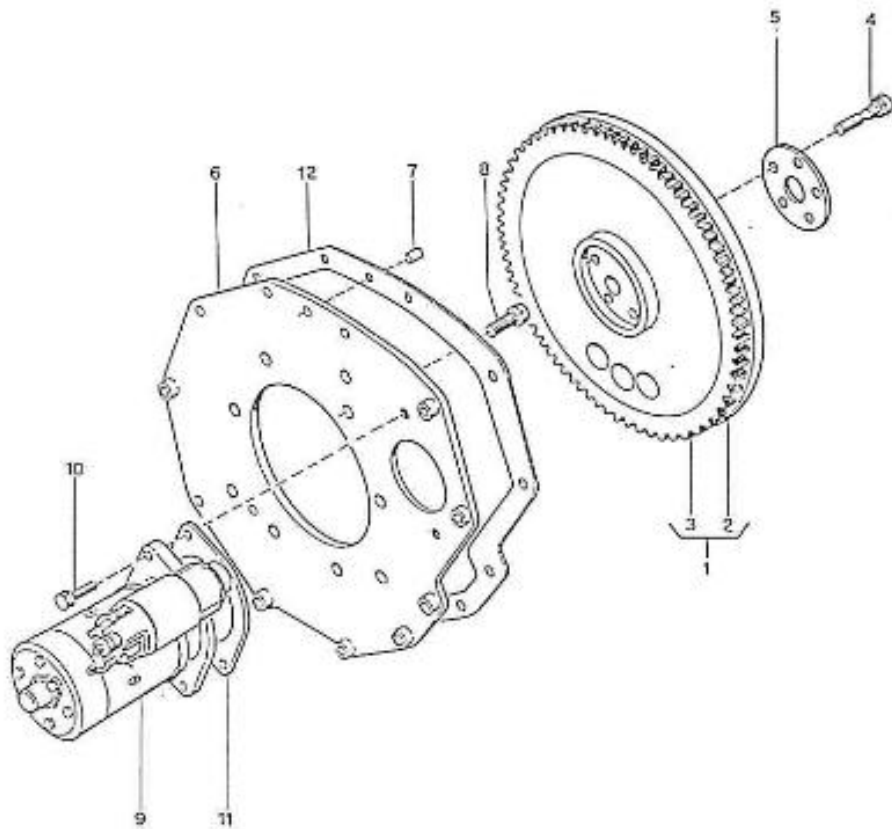

Brand: NanniDiesel

Model: Moteur 2.60HE

Version: Standard

Subassembly: Flywheel

N.	Item	Description	Qty	Notes
1	970302599	FLYWHEEL 2.60 HE	1	
3	970491703	GEAR,FLYWHEEL	1	
4	970491705	BOLT,FLYWHEEL	5	
5	970491706	WASHER,FLYWHEEL	1	
6	970491707	PLATE,REAR END 2. 60-3.90-4.11	1	
7	970490111	PIN,CYLINDRICAL	1	
8	970491709	BOLT,REAR END PLATE	8	
9	970497303	STARTER,MOTOR 12V 0,8KW 1P	1	
10	970409603	BOLT,HEX M 8X 25	2	
11	970497328	GASKET,STARTER 2.60-3.90	1	
12	970151706	GASKET,REAR END PLATE	1	

V. 27/03/2006

Pag. 13/53