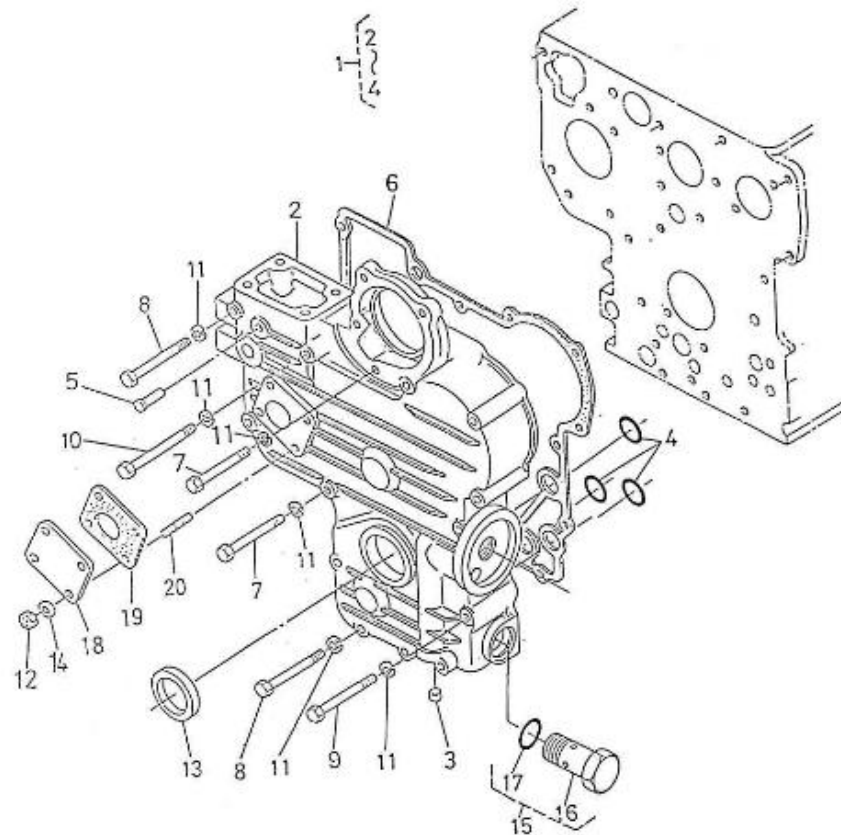

V. 27/03/2006

Pag. 2/53

Brand: NanniDiesel

Model: Moteur 2.60HE

Version: Standard

Subassembly: Timing case

N.	Item	Description	Qty	Notes
1	970150201	COVER,TIMING CASE CPL.-HE-	1	
3	970150202	PLUG,PIN	2	
4	970490203	O-RING	3	
5	970490204	PIN,TIMING COVER	1	
6	970150205	GASKET,TIMING CASE -HE-	1	
7	970302584	BOLT,HEX M 6X 60	7	
8	970490208	BOLT,M 6X 65	5	
9	970490209	BOLT,M 6X 70	1	
10	970490210	BOLT	1	
11	970119149	WASHER, SPRING D 6	14	
12	970151133	NUT,M 6	4	
13	970490213	SEAL,OIL	1	
14	970119149	WASHER, SPRING D 6	4	
15	970493131	ASSY,VALVE RELIEF	1	
17	970493132	O-RING	1	
18	970490222	COVER,INJ.TIMING	1	
19	970491736	GASKET	1	

V. 27/03/2006

Pag. 3/53

Brand: NanniDiesel

Model: Moteur 2.60HE

Version: Standard

Subassembly: Oil pan

N.	Item	Description	Qty	Notes
1	970150121	PAN,OIL 2. 60	1	
2	970490110	GASKET,OIL PAN 2. 60	1	
3	970490123	BOLT,M10X 9	14	
4	970119149	WASHER, SPRING D 6	14	
5	970493126	FILTER,OIL PAN 2. 60	1	
6	970490919	BOLT,M 8X 16	1	
7	970153129	O-RING,OIL FILTER 2.60 4.110	1	
8	970150127	PLUG,DRAIN	1	
9	970150128	WASHER,DRAIN PLUG	1	
10	970300199	GASKET,RING D16	1	
11	970302490	PIPE,OIL EXTRACTION CPL.2.60H/	1	
12	970432515	BOLT,BANJO M14X1,5	1	
13	970300306	GASKET,RING D14	2	