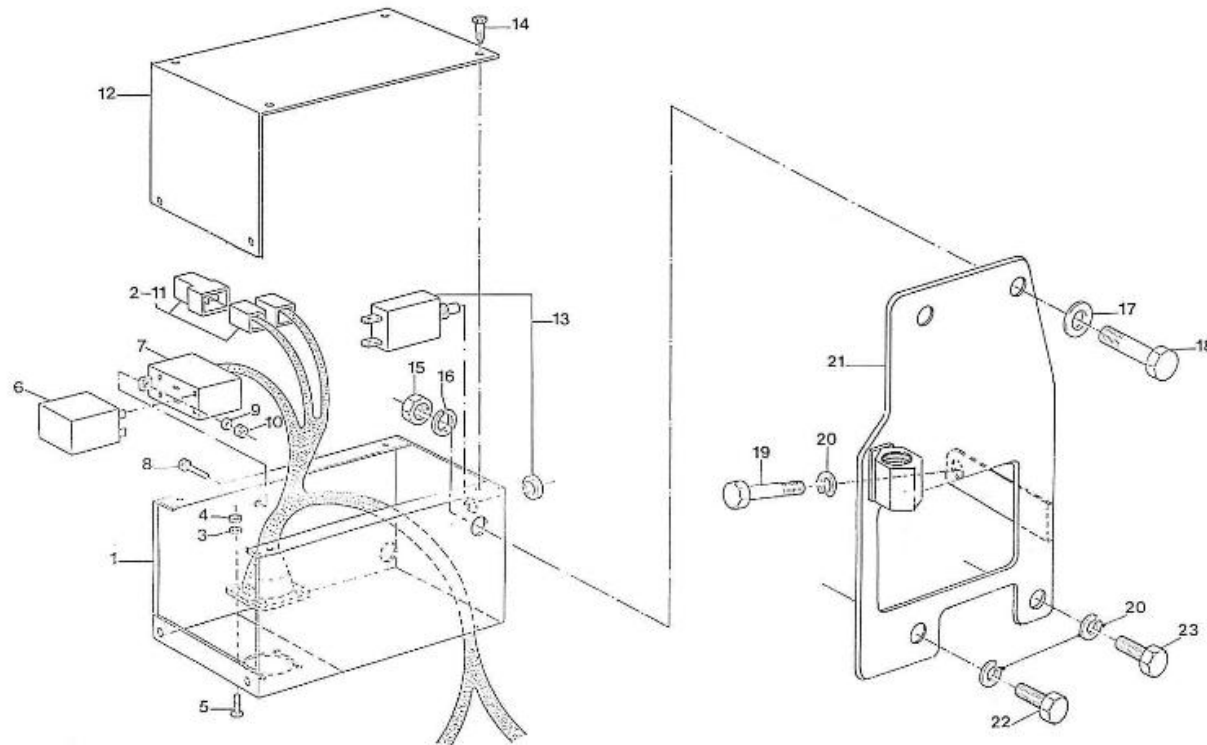

Brand: NanniDiesel

Model: Moteur 2.60HE

Version: Standard

Subassembly: Electric mainbox

N.	Item	Description	Qty	Notes
1	970301723	+++ PLUS DIFFUSE ++++++ BOITE ELECTRIQUE	1	
2	970301845	WIRING,ENGINE KUBOTA SERIES	1	
3	970301192	WASHER,PLAIN D 4	4	
4	970301117	+++ PLUS DIFFUSE ++++++ ECROU FREIN M30	4	
5	970301539	+++ PLUS DIFFUSE ++++++ VIS M4X10	4	
6	970302150	RELAIS,AUTO TIMER GLOWPLUG 12V	1	
7	970302168	+++ PLUS DIFFUSE ++++++ RECEPTEUR	1	
8	970302420	BOLT,HEX M 5X 10	1	
9	970300318	WASHER,SPRING D 5	1	
10	970609904	NUT,M 5	1	
11	970301047	DIODE,HOLDER CPL.POSITIVE -L-	2	
12	970301724	+++ PLUS DIFFUSE ++++++ COUVERCLE BOITE	1	
13	970300962	+++ PLUS DIFFUSE ++++++ DISJONCTEUR 8	1	
14	970301188	+++ PLUS DIFFUSE ++++++ VIS TOL TCB INOX	6	
15	970119143	NUT, M10	2	
16	970119136	WASHER,SPRING D10	2	
17	970119135	WASHER,PLAIN D10	2	
18	970644008	BOLT,HEX M10X 35	2	
19	970639903	BOLT,HEX M 8X 16	1	
20	970119138	WASHER,SPRING D 8	1	
21	970307094	SUPPORT	1	
22	970302213	BOLT,HEX M 6X 70	1	
23	970497323	BOLT,HEX M 6X 80	1	

V. 27/03/2006

Pag. 46/53