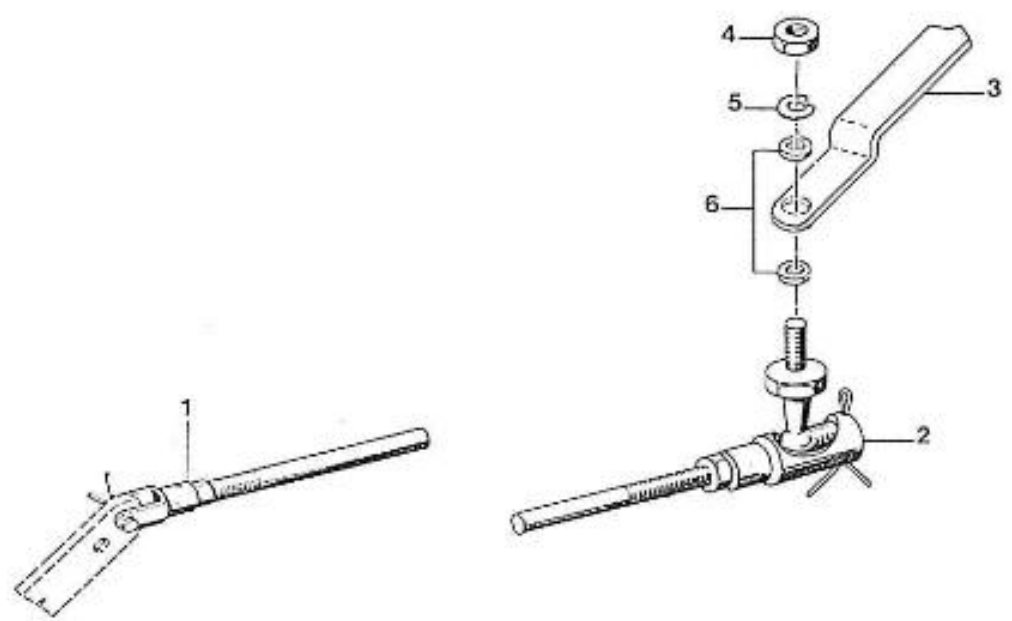

Brand: NanniDiesel
Model: Moteur 2.60HE
Version: Standard
Subassembly: Drive speed control

N.	Item	Description	Qty	Notes
1	970830123	STRAP	1	
2	970830124	JOINT	1	
3	970151306	LEVER,ACCELERATOR	1	
4	970635460	NUT,M 6	1	
5	970119149	WASHER, SPRING D 6	1	
6	970635459	WASHER,PLAIN D 6	2	

V. 27/03/2006

Pag. 20/53