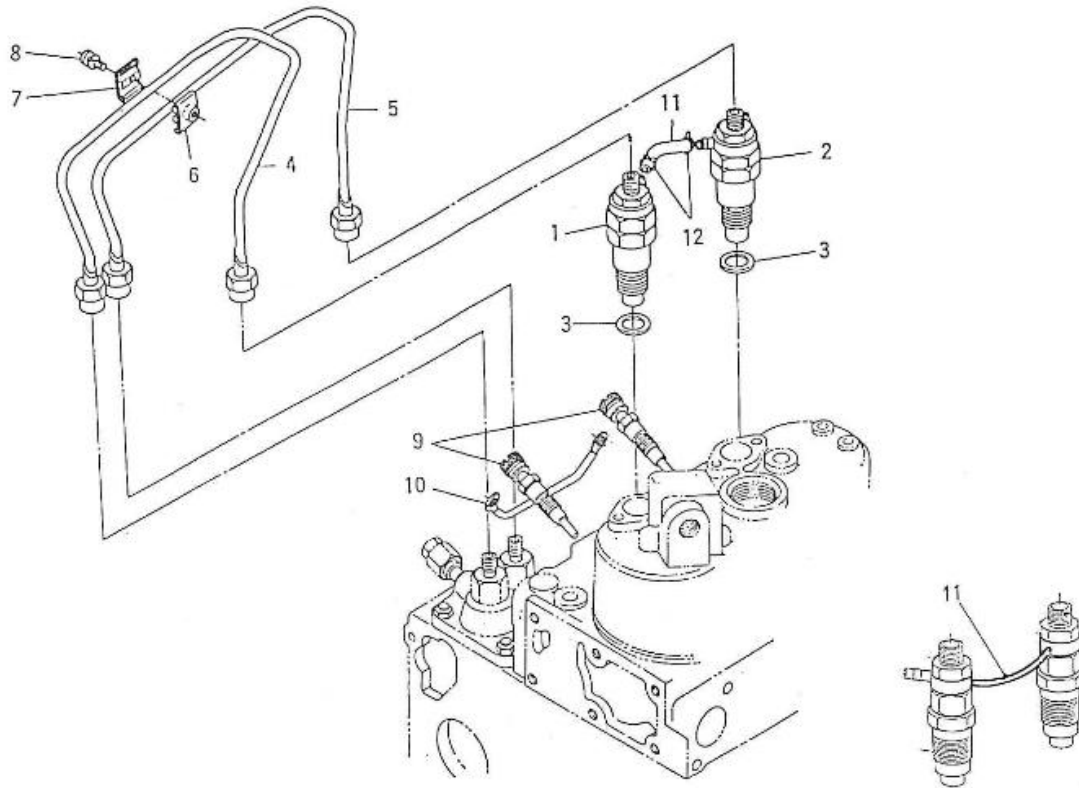

V. 27/03/2006

Pag. 14/53

Brand: NanniDiesel

Model: Moteur 2.60HE

Version: Standard

Subassembly: Injection lines nozzles

N.	Item	Description	Qty	Notes
1	970492107	INJECTOR,CPL.SINGLE	1	
2	970492108	INJECTOR,CPL.DOUBLE	1	
3	970492109	GASKET,RING INJECTORS	2	
4	970492110	LINE,FUEL CYL.N01 2. 60-3.90	1	
5	970492111	LINE,FUEL CYL.N02 2.60-3.90	1	
6	970142114	CLAMP,FUEL LINES 1+2	1	
7	970142115	CLAMP,FUEL-LINES 1+2	1	
8	970492118	SCREW,M 5X 20 ROUND HEAD	1	
9	970152116	GLOWPLUG,H-HE	2	
10	970492117	CABLE,GLOWPLUG	1	
11	970492101	+++ R.P. VOIR COMMENTAIRES +++ TUBE RETOUR G.O.	1	
12	970492305	CLAMP,HOSE	2	