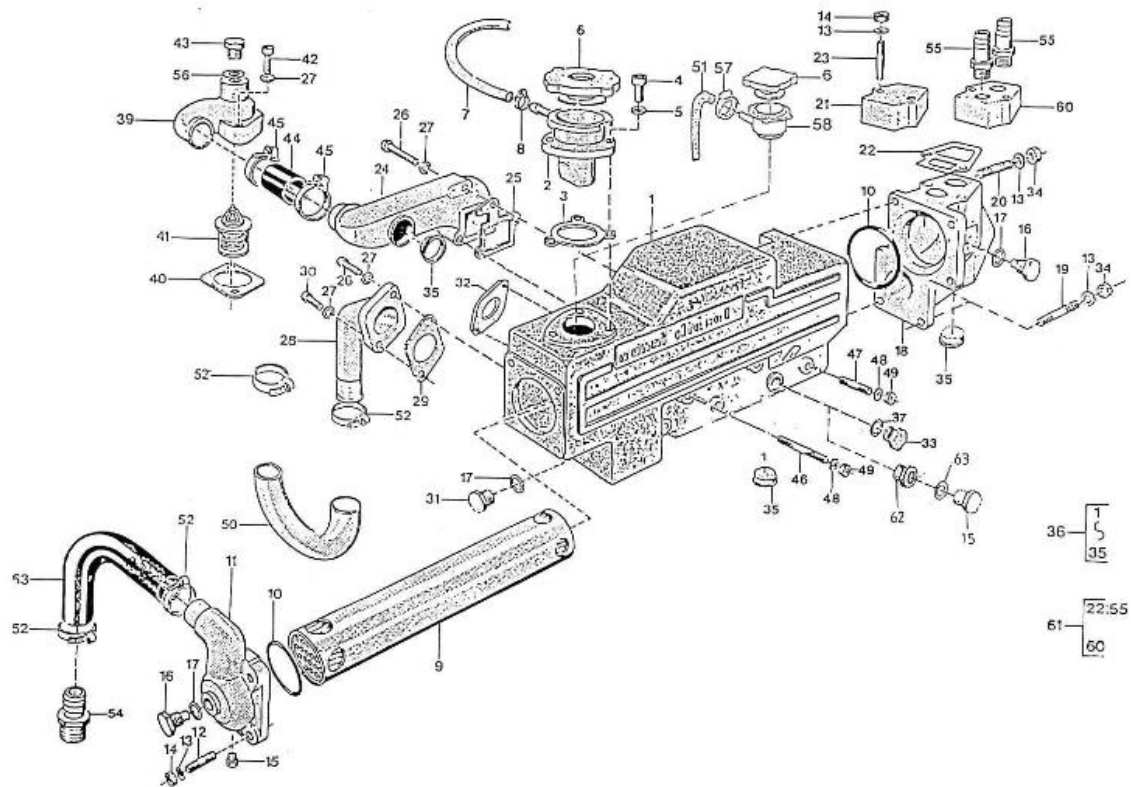

Brand: NanniDiesel

Model: Moteur 2.60HE

Version: Standard

Subassembly: Heat exchanger exhaust manifol

N.	Item	Description	Qty	Notes
1	970300218	HOUSING,HEATEXCHANGER 2. 60HE	1	
2	970604612	FLANGE,FILLING NECK CPL.	1	
3	970604613	GASKET,FILLINGNECK	1	
4	970604615	BOLT,SOCK M 6X 20	3	
5	970635459	WASHER,PLAIN D 6	3	
6	970604614	CAP,FILLING 0, 7 DOUBLE SEAL	1	
7	970300077	HOSE,D 8 L= 450	1	
8	970644587	CLAMP,HOSE 12-15	1	
9	970300236	TUBE,STACK 2. 60HE	1	
10	970604617	O-RING,59,69X5,34	2	
11	970300224	COVER	1	
12	970300374	STUD,M 8X 30	4	
13	970119139	WASHER,CORRUGATED D8	11	
14	970027322	NUT,M 8	6	
15	970632522	"PLUG,HEX 1/4""G"	2	
16	970494635	ANODE,ZINC CPL M16X1,5	2	
17	970300199	GASKET,RING D16	3	
18	970300226	MIXER,2. 60-3.90HE	1	
19	970300374	STUD,M 8X 30	5	
20	970300080	STUD,M 8X 25	3	
21	970604623	CAP,MIXER 2.60-3.90-4.110HE	1	
22	970604622	GASKET,MIXER HE	1	
23	970604624	STUD,M 8X 40	2	
24	970300230	CONNECTION,ELBOW HE	1	
25	970300266	GASKET,FLANGE	1	
26	970634037	BOLT,SOCK M 6X 30	4	
27	970609602	WASHER,CORRUGATED D 6	7	
28	970300234	FLANGE,WATER INTAKE HE	1	
29	970300267	GASKET,FLANGE	1	
30	970300277	BOLT,SOCK M 6X 55	1	
31	970300214	PLUG,HEX M16X1,5	1	
32	970494512	GASKET,EXHAUST MANIFOLD	2	
33	970639853	"PLUG,HEX 3/8""G"	1	
34	970300079	NUT,M 8 SPECIAL	5	
35	970494517	CAP,FREEZE	2	
36	970300337	HEATEXCHANGER,2. 60HE CPL	1	
37	970300289	GASKET,RING D17	1	
39	970300232	FLANGE,WATER OUTLET	1	
40	970300062	GASKET,WATER INTAKE HE	1	
41	970300727	THERMOSTAT,71XC	1	
42	970300275	BOLT,HEX M 6X 25	2	
43	970301561	PLUG,HEX M14X1,5	1	
44	970300243	HOSE,D32 L= 35	1	
45	970300922	CLAMP,HOSE 26-38	2	
46	970300273	STUD,M 6X108	2	
47	970300324	STUD,M 6X 90	2	
48	970635459	WASHER,PLAIN D 6	4	
49	970494516	NUT,LOCK M 6	4	
50	970300269	ELBOW,WATERPUMP HE	1	
51	970300077	HOSE,D 8 L= 450	1	
52	970604526	CLAMP,HOSE 22-32	4	
53	970300245	HOSE,D25 L= 350	1	
54	970300257	PILLAR,HOSE	1	
55	970604515	CONNECTION,HOSE HBW-20	2	
56	970300306	GASKET,RING D14	1	

V. 27/03/2006

Pag. 22/53