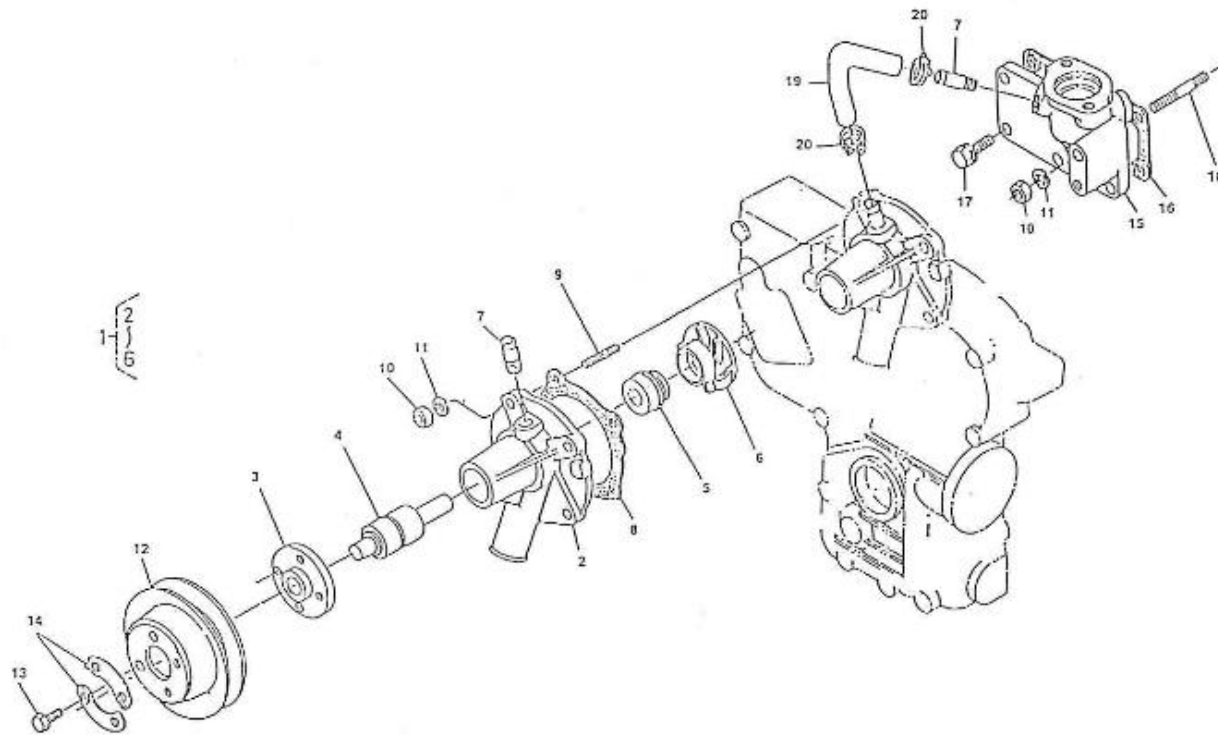

Brand: NanniDiesel

Model: Moteur 2.60HE

Version: Standard

Subassembly: Fresh water pump

N.	Item	Description	Qty	Notes
1	970154001	PUMP,F/WATER CPL.2. 60-4.110HE	1	
3	970159645	FLANGE,WATER PUMP HE	1	
4	970159640	BEARING,F.WATER PUMP	1	
5	970154002	SEAL,MECHANICAL F/W.PUMP	1	
6	970159642	IMPELLER,F/WATER PUMP -HE-	1	
7	970154003	PIPE,WATER RETURN	2	
8	970159643	GASKET,WATER PUMP 2. 60-3.90-4	1	
9	970154004	STUD,WATER PUMP	4	
10	970151133	NUT,M 6	5	
11	970119149	WASHER, SPRING D 6	5	
12	970154005	PULLEY,WATER PUMP -HE-	1	
13	970140123	BOLT ,M 6X12	4	
14	970154006	WASHER,WATER PUMP PULLEY	2	
15	970154007	HOUSING,THERMOSTAT	1	
16	970494618	GASKET,HOUSING THERMOSTAT	1	
17	970491117	BOLT,M 6X 16	5	
18	970154008	STUD,HOUSING THERMOSTAT	1	
19	970154009	HOSE,WATER RETURN	1	
20	970439306	CLAMP,HOSE 11-17	2	

V. 27/03/2006

Pag. 21/53