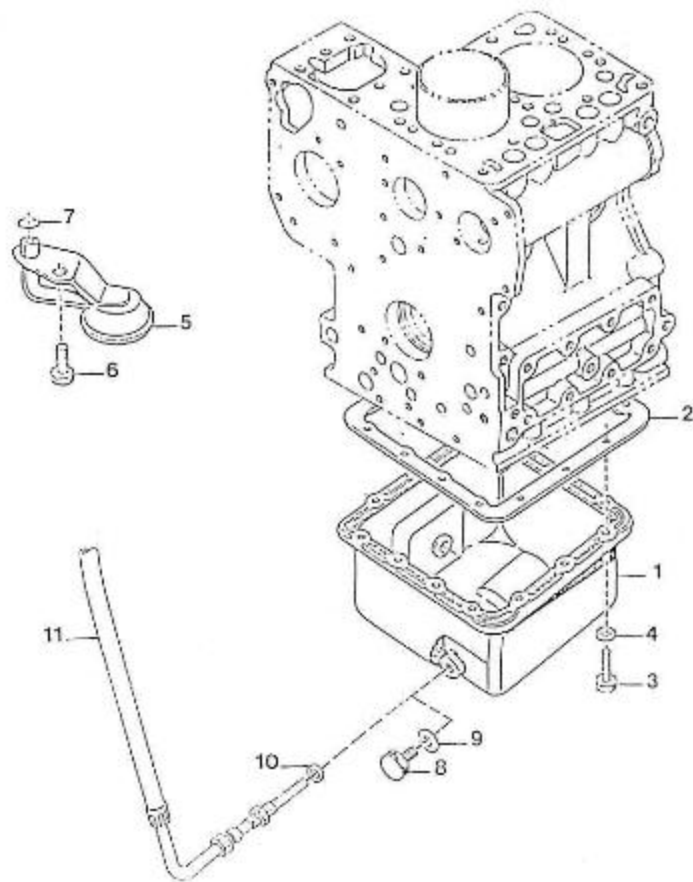

V. 27/03/2006

Pag. 3/53

Brand: NanniDiesel

Model: Moteur 2.60HE

Version: Standard

Subassembly: Oil pan

N.	Item	Description	Qty	Notes
1	970150121	PAN,OIL 2. 60	1	
2	970490110	GASKET,OIL PAN 2. 60	1	
3	970490123	BOLT,M10X 9	14	
4	970119149	WASHER, SPRING D 6	14	
5	970493126	FILTER,OIL PAN 2. 60	1	
6	970490919	BOLT,M 8X 16	1	
7	970153129	O-RING,OIL FILTER 2.60 4.110	1	
8	970150127	PLUG,DRAIN	1	
9	970150128	WASHER,DRAIN PLUG	1	
10	970300199	GASKET,RING D16	1	
11	970302490	PIPE,OIL EXTRACTION CPL.2.60H/	1	
12	970432515	BOLT,BANJO M14X1,5	1	
13	970300306	GASKET,RING D14	2	

V. 27/03/2006

Pag. 4/53

Brand: NanniDiesel	N.	Item	Description	Qty	Notes
Model: Moteur 2.60HE	1	970150121	PAN,OIL 2. 60	1	
Version: Standard	2	970490110	GASKET,OIL PAN 2. 60	1	
Subassembly: Oil pan	3	970490123	BOLT,M10X 9	14	
	4	970119149	WASHER, SPRING D 6	14	
	5	970493126	FILTER,OIL PAN 2. 60	1	
	6	970490919	BOLT,M 8X 16	1	
	7	970153129	O-RING,OIL FILTER 2.60 4.110	1	
	8	970150127	PLUG,DRAIN	1	
	9	970150128	WASHER,DRAIN PLUG	1	
	10	970300199	GASKET,RING D16	1	
	11	970307155	PIPE	1	