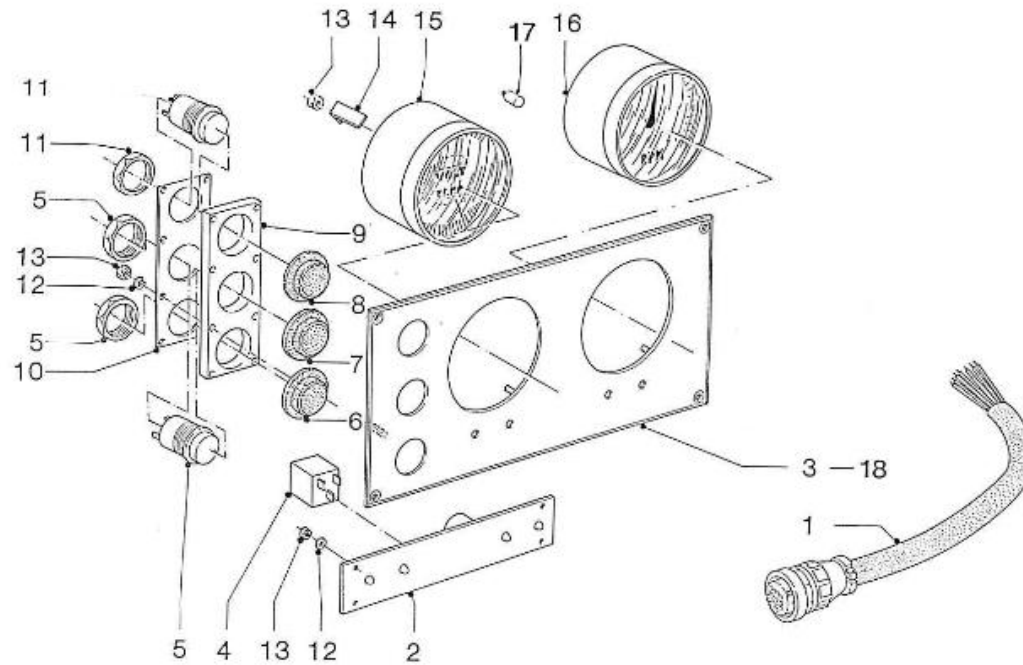

Brand: NanniDiesel

Model: Moteur 2.60HE

Version: Standard

Subassembly: Instrument panel

N.	Item	Description	Qty	Notes
1	970301586	+++ PLUS DIFFUSE ++++++ RALLONGE	1	
2	970301712	+++ PLUS DIFFUSE ++++++ CABLAGE	1	
3	970301697	+++ PLUS DIFFUSE ++++++ PLATINE TABLEAU 2	1	
4	970301846	RELAIS,12V-30A	1	
5	970301576	BUTTON,PUSH -STOP/GLOW-	2	
6	970301737	+++ PLUS DIFFUSE ++++++ BOUTON POUSSOIR	1	
7	970301573	+++ PLUS DIFFUSE ++++++ BOUTON POUSSOIR	1	
8	970301574	+++ PLUS DIFFUSE ++++++ BOUTON POUSSOIR	1	
9	970301738	+++ PLUS DIFFUSE ++++++ JOINT DE TABLEAU	1	
10	970301739	+++ PLUS DIFFUSE ++++++ SUPPORT DE	1	
11	970301575	BUTTON,PUSH -START-	1	
12	970301192	WASHER,PLAIN D 4	18	
13	970301191	NUT,M 4 A2	18	
14	970300920	CLAMP,INSTRUMENTS	4	
15	970301662	GAUGE,VDO,TEMP/VOLT 40-120,8-1	1	
16	970301642	GAUGE,VDO,TACH,4000 12-24V 2P	1	
17	970856011	BULB 12V-2W	1	
18	970301550	PANEL,2 INSTRUMENTS 12V CPL VD	1	

V. 27/03/2006

Pag. 41/53