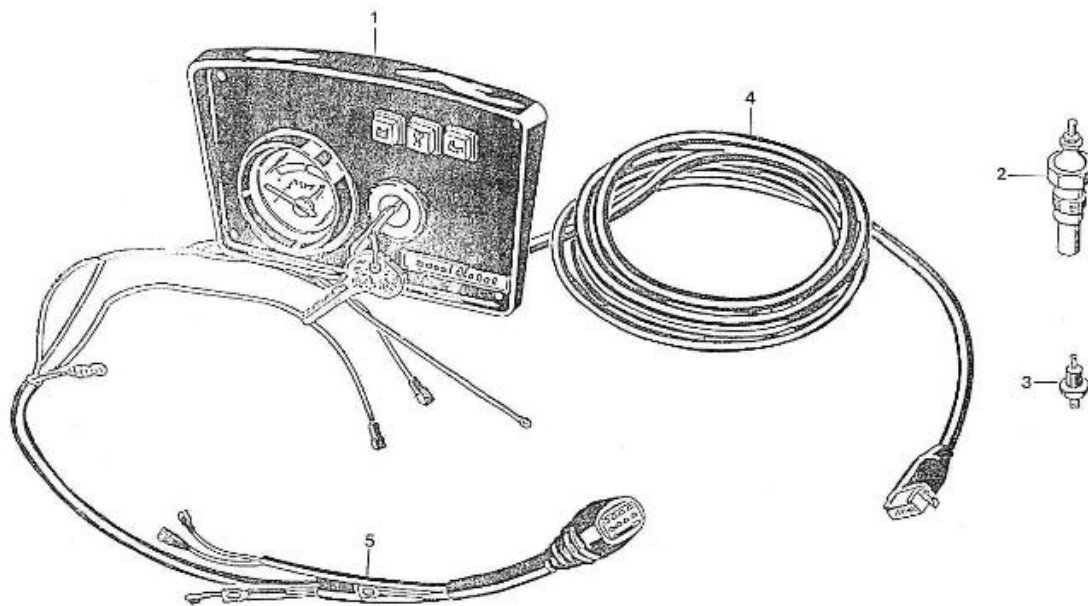

Brand: NanniDiesel	N.	Item	Description	Qty	Notes
Model: Moteur 2.60HE	1	970300357	PANEL,1 INSTRUMENT 120X CPL	1	
Version: Standard	2	970861602	WATER TEMPERATURE SENDER	1	
Subassembly: Instrument panel STD	3	970851700	SWITCH,OIL	1	
	4	970851402	NO LONGER AVAILABLE	1	
	5	970851515	WIRING	1