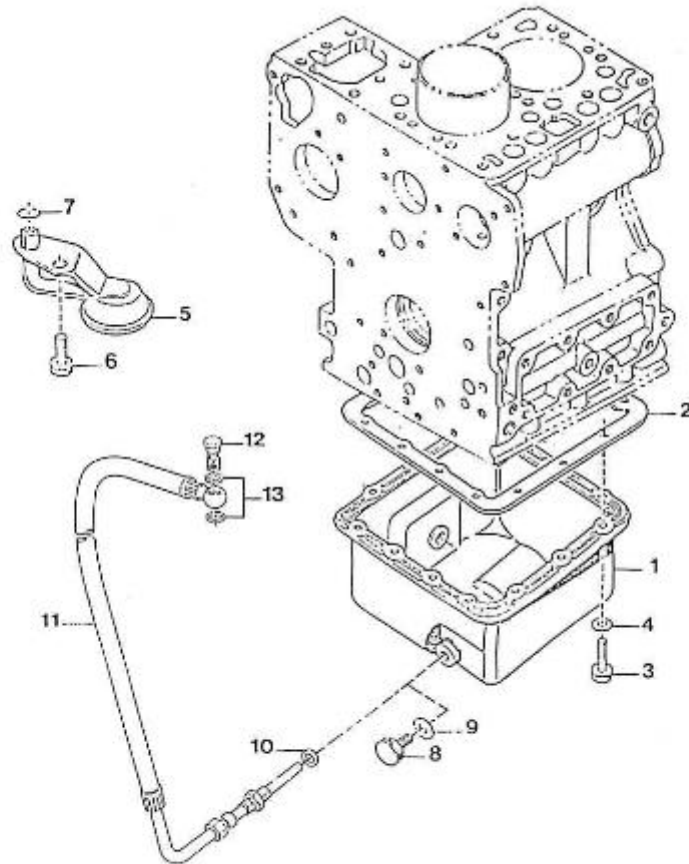

V. 27/03/2006

Pag. 3/53

Brand: NanniDiesel

Model: Moteur 2.60HE

Version: Standard

Subassembly: Oil pan

N.	Item	Description	Qty	Notes
1	970150121	PAN,OIL 2. 60	1	
2	970490110	GASKET,OIL PAN 2. 60	1	
3	970490123	BOLT,M10X 9	14	
4	970119149	WASHER, SPRING D 6	14	
5	970493126	FILTER,OIL PAN 2. 60	1	
6	970490919	BOLT,M 8X 16	1	
7	970153129	O-RING,OIL FILTER 2.60 4.110	1	
8	970150127	PLUG,DRAIN	1	
9	970150128	WASHER,DRAIN PLUG	1	
10	970300199	GASKET,RING D16	1	
11	970302490	PIPE,OIL EXTRACTION CPL.2.60H/	1	
12	970432515	BOLT,BANJO M14X1,5	1	
13	970300306	GASKET,RING D14	2	

V. 27/03/2006

Pag. 4/53

Brand: NanniDiesel	N.	Item	Description	Qty	Notes
Model: Moteur 2.60HE	1	970150121	PAN,OIL 2. 60	1	
Version: Standard	2	970490110	GASKET,OIL PAN 2. 60	1	
Subassembly: Oil pan	3	970490123	BOLT,M10X 9	14	
	4	970119149	WASHER, SPRING D 6	14	
	5	970493126	FILTER,OIL PAN 2. 60	1	
	6	970490919	BOLT,M 8X 16	1	
	7	970153129	O-RING,OIL FILTER 2.60 4.110	1	
	8	970150127	PLUG,DRAIN	1	
	9	970150128	WASHER,DRAIN PLUG	1	
	10	970300199	GASKET,RING D16	1	
	11	970307155	PIPE	1	