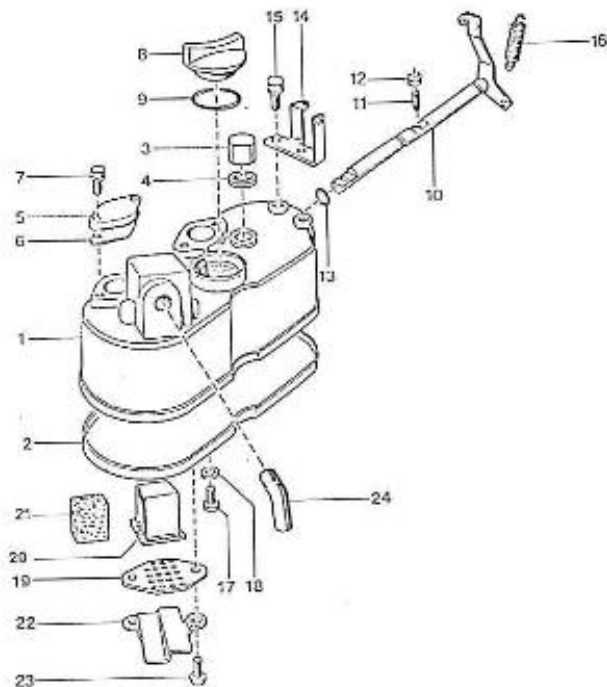

V. 27/03/2006

Pag. 4/53

Brand: NanniDiesel	N.	Item	Description	Qty	Notes
Model: Moteur 2.60HE	1	970150121	PAN,OIL 2. 60	1	
Version: Standard	2	970490110	GASKET,OIL PAN 2. 60	1	
Subassembly: Oil pan	3	970490123	BOLT,M10X 9	14	
	4	970119149	WASHER, SPRING D 6	14	
	5	970493126	FILTER,OIL PAN 2. 60	1	
	6	970490919	BOLT,M 8X 16	1	
	7	970153129	O-RING,OIL FILTER 2.60 4.110	1	
	8	970150127	PLUG,DRAIN	1	
	9	970150128	WASHER,DRAIN PLUG	1	
	10	970300199	GASKET,RING D16	1	
	11	970307155	PIPE	1	

V. 27/03/2006

Pag. 5/53

Brand: NanniDiesel

Model: Moteur 2.60HE

Version: Standard

Subassembly: Cylinder head cover

N.	Item	Description	Qty	Notes
1	970490501	COVER,CYLINDER HEAD 2. 60	1	
2	970490502	GASKET,COVER CYL:HEAD 2. 60	1	
3	970490503	NUT,CAP	2	
4	970490505	GASKET,RING	2	
5	970490506	COVER,DECOMPRESSION 2.60-3.90	2	
6	970490507	GASKET,COVER	2	
7	970490508	BOLT,M 6X 14	4	
8	970490510	CAP,FILLING OIL	1	
9	970490511	O-RING	1	
10	970490512	ASSY,SHAFT DECOMPRESSION	1	
11	970490513	BOLT,DECOMPRESSION	2	
12	970490514	NUT,M 5	2	
13	970490515	O-RING	1	
14	970490517	SUPPORT,DECOMMPRES WIRE	1	
15	970490508	BOLT,M 6X 14	2	
16	970490519	SPRING,DECOMPRESS	1	
17	970490520	BOLT	1	
18	970119149	WASHER, SPRING D 6	1	
19	970490303	PLATE,BREATHER ELEMENT	1	
20	970490302	HOUSING,BREATHER ELEMENT	1	
21	970490305	FILTER,BREATHER ELEMENT	1	
22	970490306	SHIELD,OIL BREATHER	1	
23	970490307	SCREW,M 5X 10	2	
24	970301993	PIPE,BREATHER	1	
25	970307235	COVER,CYLINDER HEAD	1	