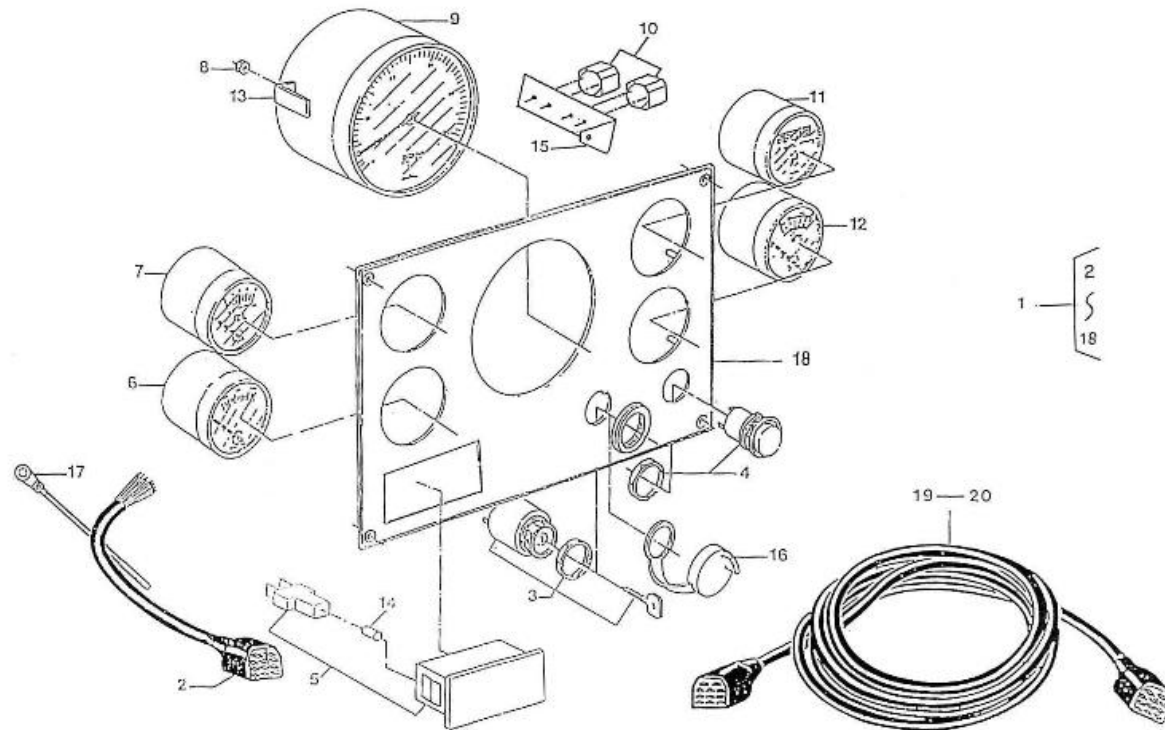

V. 27/03/2006

Pag. 43/53

Brand: NanniDiesel

Model: Moteur 2.60HE

Version: Standard

Subassembly: Panel 5 instruments

N.	Item	Description	Qty	Notes
1	970300790	PLATE,PANEL 5 INSTRUMENTS VDO	1	
2	970304004	WIRING,PANEL 5INSTR. CPL. (11P	1	
3	970302667	SWITCH,BOSCH STARTER + GLOWING	1	
4	970300967	BUTTON,PUSH	1	
5	970856005	LIGHT WARNING	1	
6	970850603	THERM.V. 120C 12V D52	1	
7	970850705	OIL PRESSURE GAUGE 5B	1	
8	970301191	NUT,M 4 A2	12	
9	970304024	GAUGE,VDO,TACH,4000,2P,D 85	1	
10	970302684	BUZZER,SONITRON SMA 24A P17.05	2	
11	970300742	GAUGE,VDO, HOUR,2P,D 52	1	
12	970850801	VOLTMETER	1	
13	970300920	CLAMP,INSTRUMENTS	12	
14	970856011	BULB 12V-2W	4	
15	970310182	SUPPORT	1	
16	970304021	COVER	1	
17	970304019	CABLEBINDER,PLASTIC 4.8X195	1	
18	970302674	PANEL,5 INSTR. 4000RPM 12V VDO	1	
19	970302665	WIRING,INTERMEDIATE 4MTR 11POS	1	
20	970302666	WIRING,INTERMEDIATE 8MTR 11POS	1	