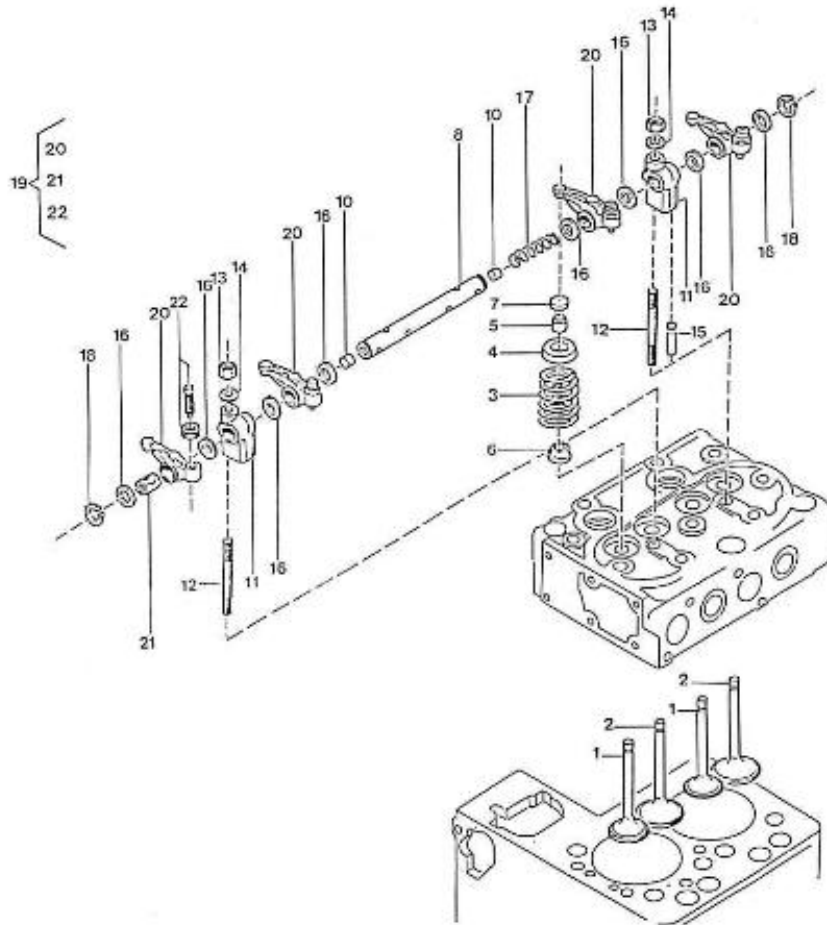

Brand: NanniDiesel

Model: Moteur 2.60HE

Version: Standard

Subassembly: Valves & Springs

N.	Item	Description	Qty	Notes
1	970151002	VALVE,EXHAUST	2	
2	970151001	VALVE,INTAKE	2	
3	970491003	SPRING,VALVE	4	
4	970491004	RETAINER,VALVE SPRING	4	
5	970491005	COLLET,VALVE SPRING	8	
6	970491006	SEAL,VALVE STEM	4	
7	970491007	CAP,VALVE	4	
8	970151008	SHAFT,ROCKER ARM 2. 60	1	
10	970491009	SCREW,SET	2	
11	970491011	BRACKET,ROCKER ARM	2	
12	970302788	STUD	2	
13	970491013	NUT	2	
14	970491014	WASHER,PLAIN	2	
15	970491015	SCREW,SET	1	
16	970491016	WASHER	4	
17	970491017	SPRING,ROCKER ARM	1	
18	970491018	CIR-CLIP,EXTERNAL	2	
19	970151019	ASSY,ROCKER ARM 2.60-3.90-4.11	4	
21	970151022	BUSHING,ROCKER ARM	4	
22	970491022	SCREW,ADJ.ROCKER ARM	4	

V. 27/03/2006

Pag. 8/53