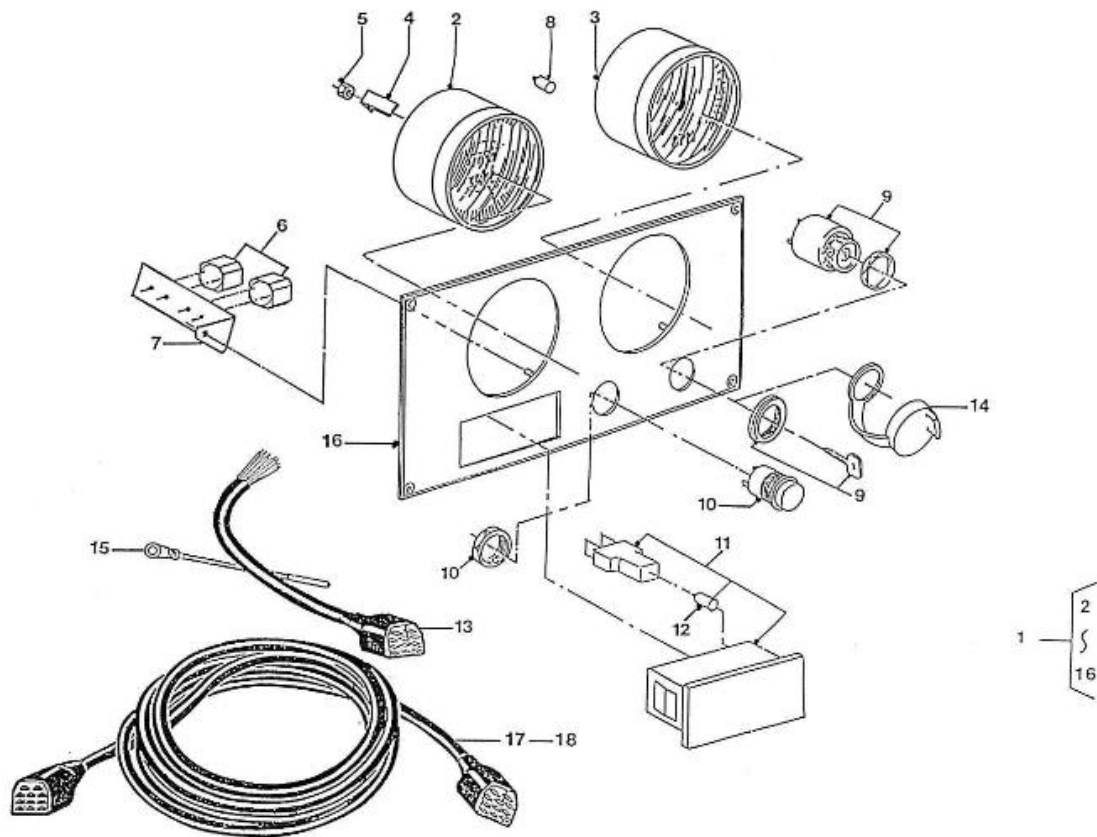

V. 27/03/2006

Pag. 42/53

Brand: NanniDiesel

Model: Moteur 2.60HE

Version: Standard

Subassembly: Panel 2 instruments

N.	Item	Description	Qty	Notes
1	970302672	PANEL,2 INSTRUMENTS 12V CPL VD	1	
2	970301662	GAUGE,VDO,TEMP/VOLT 40-120,8-1	1	
3	970301642	GAUGE,VDO,TACH,4000 12-24V 2P	1	
4	970300920	CLAMP,INSTRUMENTS	8	
5	970301191	NUT,M 4 A2	8	
6	970302684	BUZZER,SONITRON SMA 24A P17.05	2	
7	970310182	SUPPORT	1	
8	970856011	BULB 12V-2W	2	
9	970302667	SWITCH,BOSCH STARTER + GLOWING	1	
10	970300967	BUTTON,PUSH	1	
11	970856005	LIGHT WARNING	1	
12	970856011	BULB 12V-2W	4	
13	970302663	WIRING,PANEL 2INSTR. ADDITION	1	
14	970304021	COVER	1	
15	970304019	CABLEBINDER,PLASTIC 4.8X195	1	
16	970302669	PLATE,PANEL 2 INSTR W/SW GLOW/	1	
17	970302665	WIRING,INTERMEDIATE 4MTR 11POS	1	
18	970302666	WIRING,INTERMEDIATE 8MTR 11POS	1	