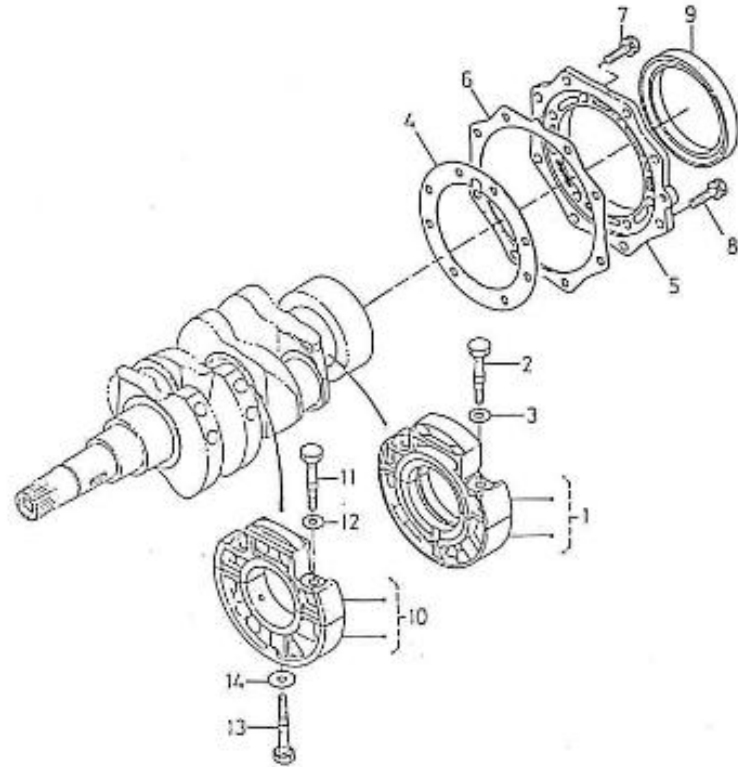

Brand: NanniDiesel

Model: Moteur 2.60HE

Version: Standard

Subassembly: Crankshaft

N.	Item	Description	Qty	Notes
1	970151532	BEARING,MAIN ASSY N01 2. 60	1	
2	970491533	BOLT,BEARING CASE N01	4	
3	970491534	WASHER,BEARING CASE N01	4	
4	970491506	GASKET,BEARING CASE	1	
5	970151535	COVER,BEARING CASE 2.60	1	
6	970491508	GASKET,BEARING CASE COVER	1	
7	970491537	BOLT,M 6X 25	8	
8	970491536	BOLT,M 6X 20	9	
9	970151529	SEAL,OIL	1	
10	970491538	BEARING,MAIN ASSY N02 2.60-3.9	1	
11	970491533	BOLT,BEARING CASE N01	4	
12	970491534	WASHER,BEARING CASE N01	4	
13	970491539	BOLT,BEARING CASE	1	
14	970491540	WASHER,BEARING CASE	1	

V. 27/03/2006

Pag. 12/53