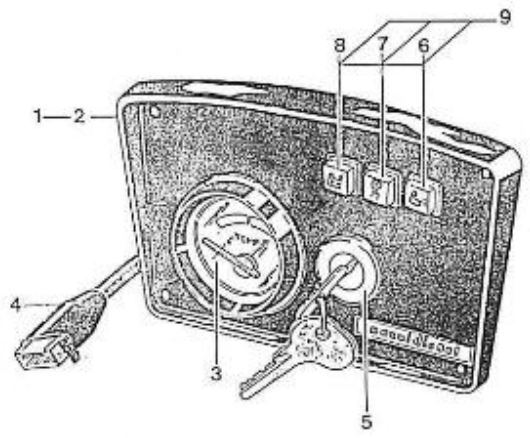

Brand: NanniDiesel	N.	Item	Description	Qty	Notes
Model: Moteur 2.60HE	1	970300357	PANEL,1 INSTRUMENT 120X CPL	1	
Version: Standard	2	970850308	PLATE,PANEL	1	
Subassembly: Instrument panel STD	3	970860603	NO LONGER AVAILABLE	1	
	4	970851302	ELECTRICAL WIRING CONNEXOIN	1	
	5	970850404	SWITCH STARTER	1	
	6	970850571	WARNING LIGHT	1	
	7	970850572	+++ PLUS DIFFUSE ++++++ VOYANT COMPLET	1	
	8	970850570	WARNING LIGHT	1	
	9	970850578	BULB 12V	3	

V. 27/03/2006

Pag. 36/53