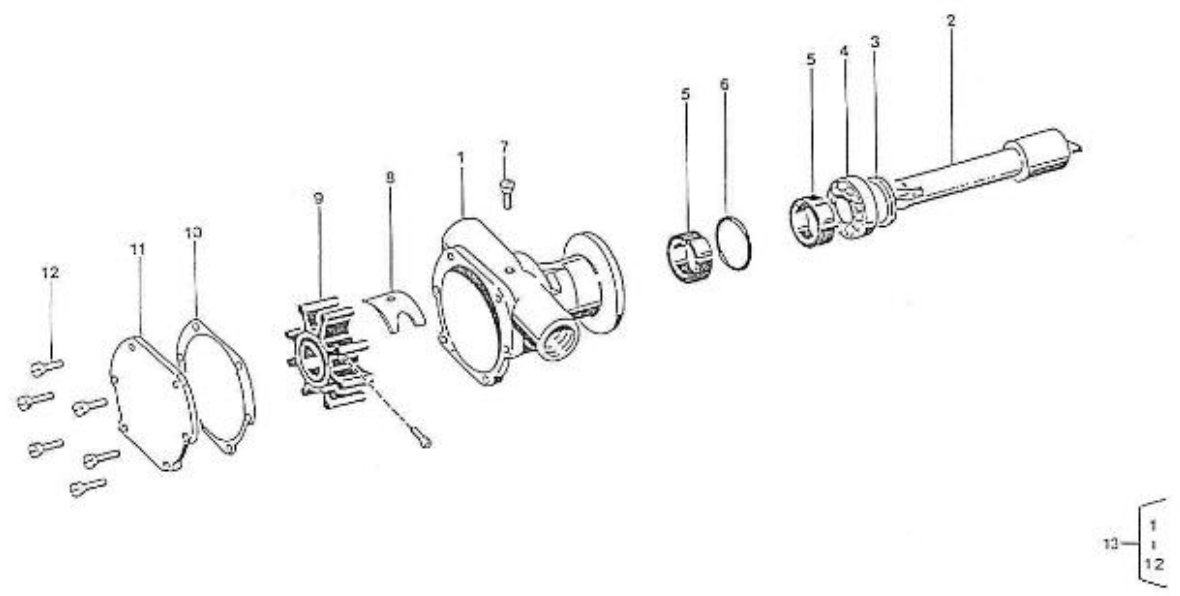

Brand: NanniDiesel
Model: Moteur 2.60HE
Version: Standard
Subassembly: Sea water pump

N.	Item	Description	Qty	Notes
1	970303689	HOUSING,WATER PUMP F4B-9	1	
2	970303690	SHAFT,WATER PUMP F4B-9	1	
3	970303693	RING,RETAINING WATER PUMP F4B-	1	
4	970303692	BEARING,CASE WATER PUMP F4B-9	2	
5	970434031	RING,SEAL OIL W/PUMP F35B-9	2	
6	970307744	O-RING	1	
7	970303687	SCREW,CAM WATER PUMP	1	
8	970504034	CAM,WATER PUMP F4B-9	1	
9	970434013	IMPELLER,WATER PUMP F 4B D 12	1	
10	970504028	GASKET,F4B-9	1	
11	970303691	COVER,WATER PUMP F4B-9	1	
12	970303686	SCREW,COVER W/PUMP F35B-9	6	
13	970504001	PUMP,WATER FB4-9	1	

V. 27/03/2006

Pag. 25/53