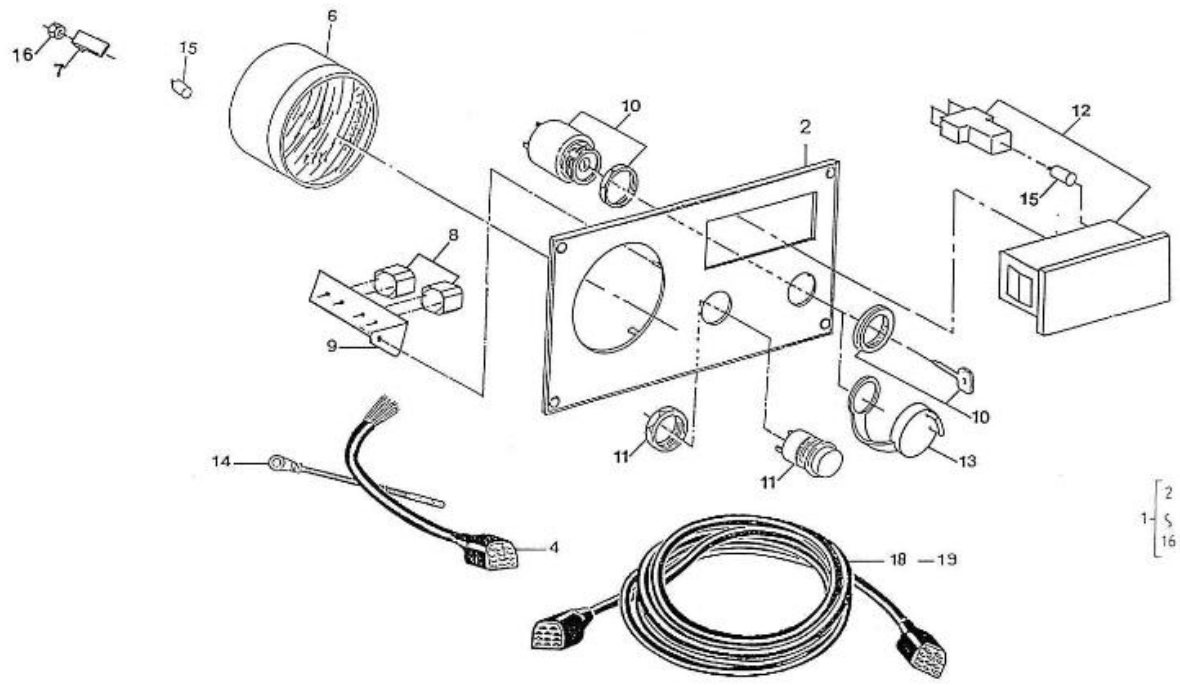

V. 27/03/2006

Pag. 41/53

Brand: NanniDiesel

Model: Moteur 2.60HE

Version: Standard

Subassembly: Panel 1 instrument

N.	Item	Description	Qty	Notes
1	970302670	PANEL,1 INSTR.TACHO CPL VDO	1	
2	970302214	PLATE,PANEL 1 INSTRUMENT	1	
4	970302662	WIRING,PANEL 1 INSTR. (11P)	1	
6	970301642	GAUGE,VDO,TACH,4000 12-24V 2P	1	
7	970300920	CLAMP,INSTRUMENTS	4	
8	970302684	BUZZER,SONITRON SMA 24A P17.05	2	
9	970310182	SUPPORT	1	
10	970302667	SWITCH,BOSCH STARTER + GLOWING	1	
11	970300967	BUTTON,PUSH	1	
12	970856005	LIGTH WARNING	1	
13	970304021	COVER	1	
14	970304019	CABLEBINDER,PLASTIC 4.8X195	1	
15	970856011	BULB 12V-2W	5	
16	970301191	NUT,M 4 A2	4	
18	970302665	WIRING,INTERMEDIATE 4MTR 11POS	1	
19	970302666	WIRING,INTERMEDIATE 8MTR 11POS	1	