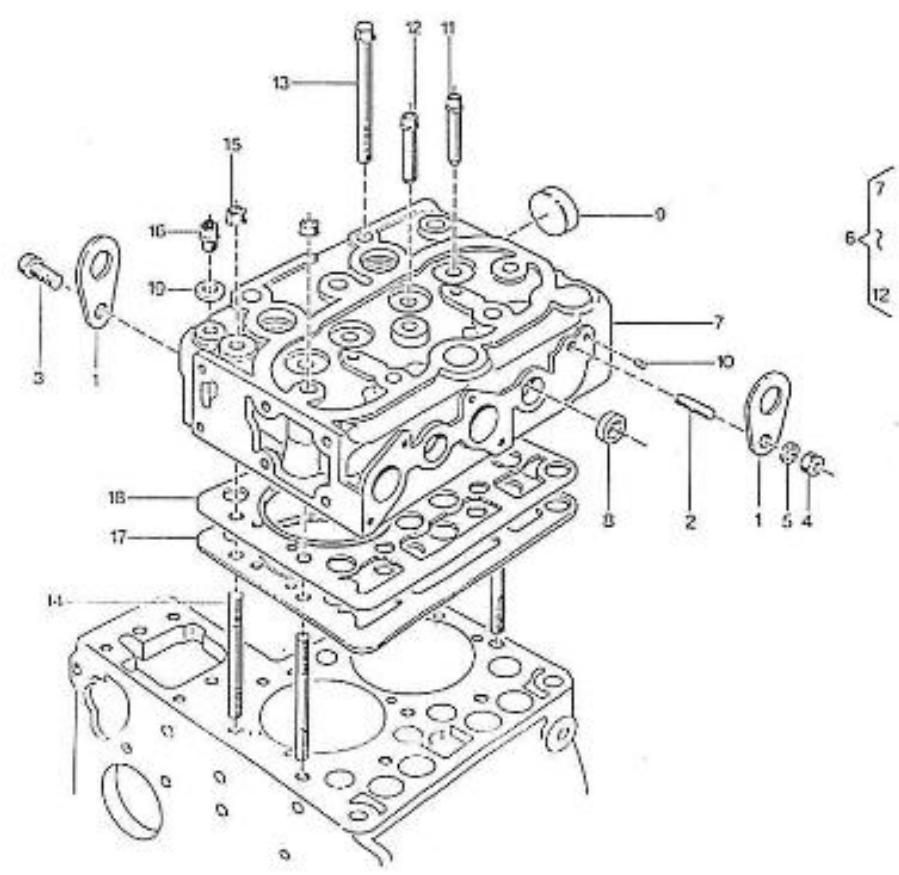

Brand: NanniDiesel
Model: Moteur 2.60HE
Version: Standard
Subassembly: Cylinder head

N.	Item	Description	Qty	Notes
1	970490901	HOOK,ENGINE 2.60-3.90-4.110	2	
2	970490902	STUD,M 8X 16	1	
3	970490919	BOLT,M 8X 16	1	
4	970490903	NUT,M 8	1	
5	970490904	WASHER,SPRING D 8	1	
6	970150905	HEAD,CYLINDER CPL 2.60	1	
8	970490921	CAP,SEALING	3	
9	970490908	PLUG	1	
10	970490909	PLUG,PIN CRANKSHAFT	2	
11	970500922	GUIDE,VALVE INTAKE H-HE	2	
12	970500923	GUIDE,VALVE EXHAUST H-HE	2	
13	970150912	BOLT,CYL.HEAD	8	
14	970150913	STUD,CYL.HEAD 2. 60-3.90-4.110	2	
15	970150914	NUT,CYLINDER HEAD	2	
16	970851725	TEMPERATURE SENDER	1	
17	970150916	GASKET,CYL.HEAD 2. 60HE	1	
18	970150917	SHIM,CYLINDER HEAD 2. 60	1	
19	970150919	WASHER,SEAL	1	

V. 27/03/2006

Pag. 7/53