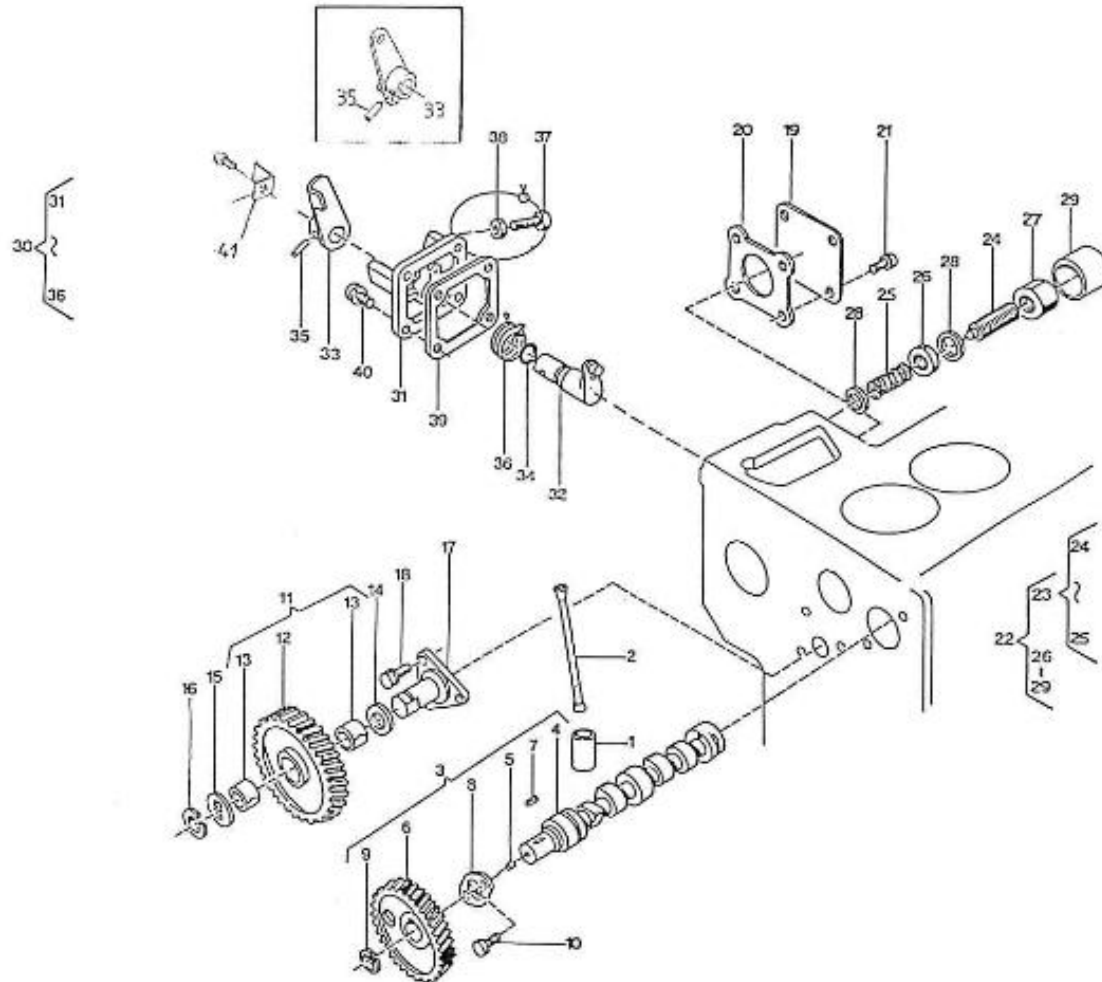

V. 27/03/2006

Pag. 8/53

Brand: NanniDiesel

Model: Moteur 2.60HE

Version: Standard

Subassembly: Camshaft

N.	Item	Description	Qty	Notes
1	970491101	TAPPET	4	
2	970491102	ROD,PUSH	4	
3	970491103	CAMSHAFT,CPL.2. 60	1	
4	970491140	CAMSHAFT,2. 60	1	
5	970491104	PLUG	2	
6	970491105	GEAR,CAMSHAFT H-HE	1	
7	970491106	KEY,FEATHER	1	
8	970491107	STOPPER,CAMSHAFT	1	
9	970491108	CIR-CLIP,EXTERNAL	1	
10	970490508	BOLT,M 6X 14	2	
11	970491111	GEAR,IDLE CPL.	1	
13	970491112	BUSH,IDLE GEAR	2	
14	970491113	COLLAR,IDLE GEAR N01	1	
15	970491114	COLLAR,IDLE GEAR N02	1	
16	970491115	CIR-CLIP,EXTERNAL	1	
17	970491116	SHAFT,IDLE GEAR	1	
18	970491117	BOLT,M 6X 16	3	
19	970491133	COVER,FUEL CAMSHAFT	1	
20	970491119	GASKET,COVER OIL PUMP	1	
21	970491134	BOLT,M 8X 18	4	
22	970151125	ADJUSTMENT,GOVERNOR CPL	1	
23	970151126	SCREW,ADJUSTING IDLE CPL.	1	
26	970491129	NUT	1	
27	970491130	NUT,CAP	1	
28	970491131	WASHER,SEAL	2	
29	970491132	CAP,NUT	1	
30	970151127	LEVER,ENGINE STOP CPL.	1	
31	970151128	COVER,INJ.PUMP	1	
34	970151129	O-RING	1	
35	970151130	PIN,SPRING RETAINER	1	
36	970151131	SPRING,INJ.PUMP	1	
37	970141301	BOLT, STOPPER ADJ.	1	
38	970151133	NUT,M 6	1	
39	970492104	GASKET,COVER	1	
40	970490119	BOLT,M 6X 18	3	
41	970302571	SUPPORT,ACC.CONTROL H/HE	1	