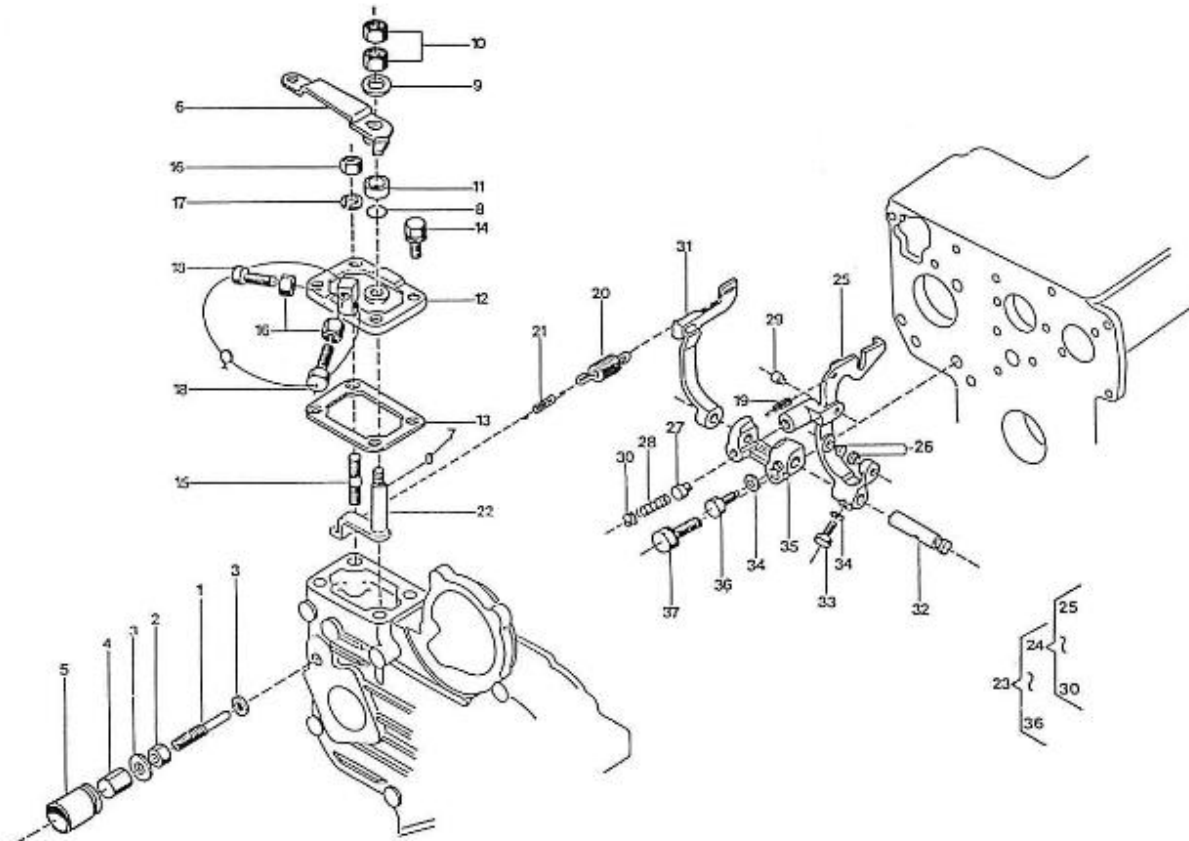

Brand: NanniDiesel

Model: Moteur 2.60HE

Version: Standard

Subassembly: Speed control

N.	Item	Description	Qty	Notes
1	970150401	SCREW,ADJUSTING	1	
2	970150402	NUT	1	
3	970150403	RING,SEAL	2	
4	970140504	NUT, CAP M8	1	
5	970150405	CAP,NUT	1	
6	970151306	LEVER,ACCELERATOR	1	
7	970491312	KEY,FEATHER	1	
8	970151129	O-RING	1	
9	970151309	WASHER,PLAIN D 6	1	
10	970151310	NUT,M 6	2	
11	970151311	SPACER,GOVERNOR	1	
12	970151312	COVER,SPEED CONTROL	1	
13	970491311	GASKET,COVER SPEED CONTROL	1	
14	970491536	BOLT,M 6X 20	3	
15	970490224	STUD	1	
16	970151133	NUT,M 6	3	
17	970119149	WASHER, SPRING D 6	1	
18	970141301	BOLT, STOPPER ADJ.	2	
19	970491313	SPRING,START GOVERNOR	1	
20	970151314	"SPRING;GOVERNOR N01 2. 60"	1	
21	970151315	SPRING,GOVERNOR N02 2. 60	1	
22	970151316	LEVER,GOVERNOR CPL.	1	
23	970151317	LEVER,FORK CPL.2.60-3.90	1	
24	970151319	LEVER,CPL.2.60-3.90	1	
31	970151320	LEVER,FORK N02	1	
32	970491319	SHAFT,FORK LEVER	1	
33	970151321	BOLT,M 5X 16	1	
34	970141322	WASHER, SPRING D 5	2	
35	970491321	SUPPORT,FORK LEVER	1	
36	970491322	BOLT	1	
37	970491323	BOLT,M 6X 28	2	

V. 27/03/2006

Pag. 10/53