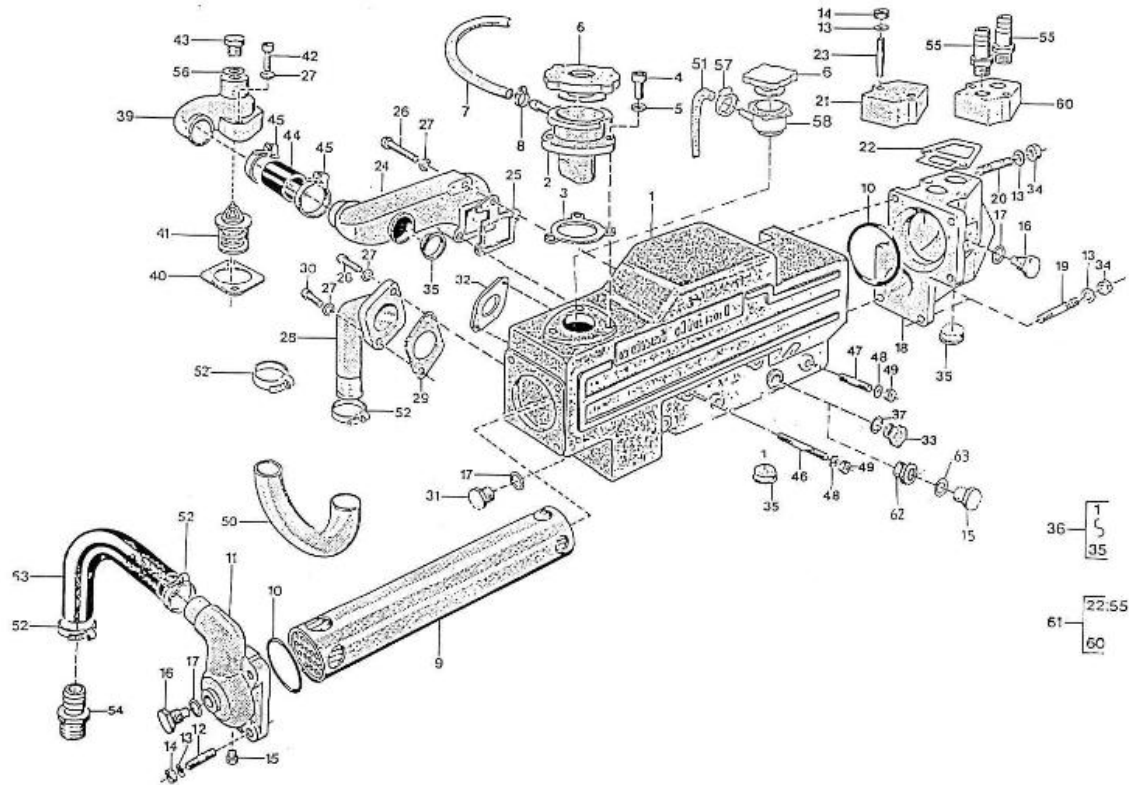

Brand: NanniDiesel

Model: Moteur 2.60HE

Version: Standard

Subassembly: Heat exchanger exhaust manifold

N.	Item	Description	Qty	Notes
57	970439306	CLAMP,HOSE 11-17	1	
58	970300151	FILLING,NECK WATER	1	
60	970300320	FLANGE,SYPHONBREAK	1	
61	970300319	+++ PLUS DIFFUSE ++++++ KIT SYPHON	1	
62	970307136	NIPPLE	1	
63	970307197	GASKET	1	

V. 27/03/2006

Pag. 23/53