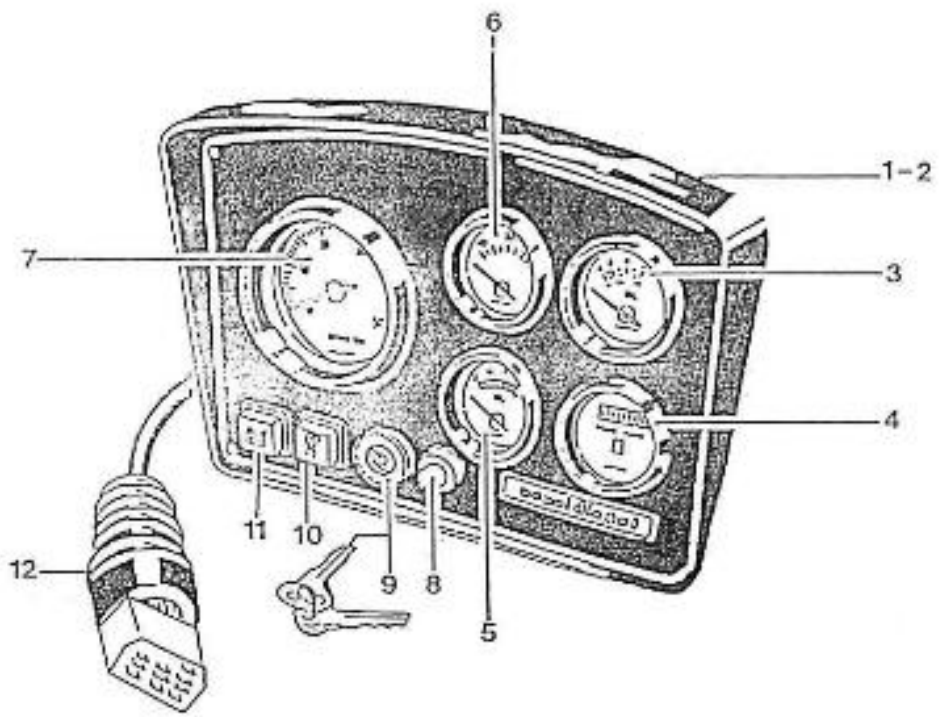

Brand: NanniDiesel
Model: Moteur 2.60HE
Version: Standard
Subassembly: Instrument panel LXP

N.	Item	Description	Qty	Notes
1	970300420	PANEL,5 INSTRUMENTS 12V CPL	1	
2	970850309	PLATE,PANEL	1	
3	970300427	GAUGE,YAZ,PRES,0- 6B,12V,D 52	1	
4	970861101	GAUGE HOUR 12V	1	
5	970860801	VOLTMETER	1	
6	970860606	+++ PLUS DIFFUSE ++++++ THERMOMETRE EAU	1	
7	970861014	REVOLUTION COUNTER	1	
8	970300967	BUTTON,PUSH	1	
9	970850404	SWITCH STARTER	1	
10	970850572	+++ PLUS DIFFUSE ++++++ VOYANT COMPLET	1	
11	970850570	WARNING LIGHT	1	
12	970851305	+++ PLUS DIFFUSE ++++++ TABLEAU DE BORD	1	

V. 27/03/2006

Pag. 37/53