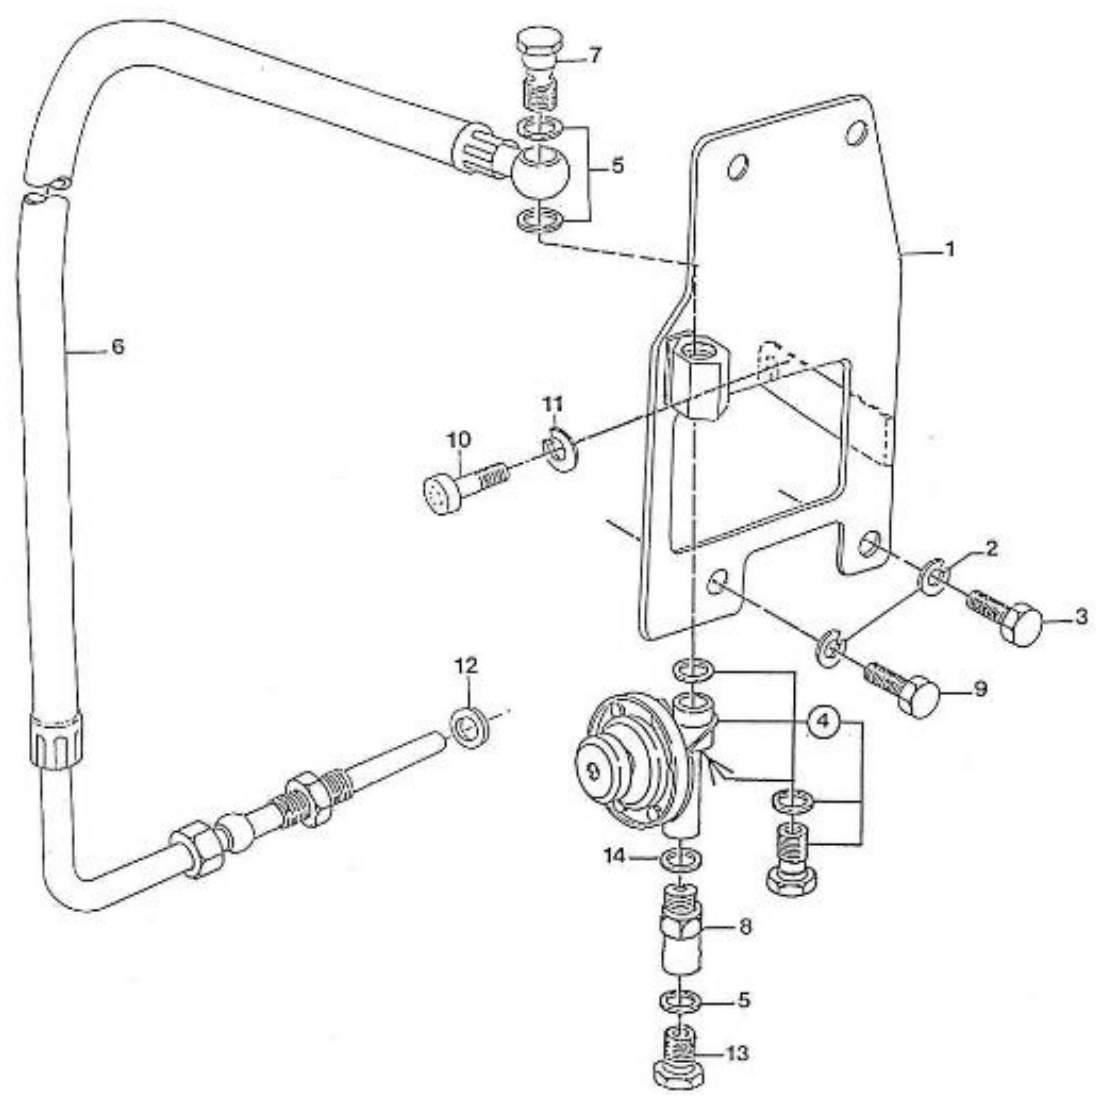

Brand: NanniDiesel

Model: Moteur 2.60HE

Version: Standard

Subassembly: Oil extraction pump

N.	Item	Description	Qty	Notes
1	970307094	SUPPORT	1	
2	970119149	WASHER, SPRING D 6	2	
3	970497323	BOLT, HEX M 6X 80	1	
4	970301416	PUMP, OIL EXTRACTION	1	
5	970300430	GASKET, RING D10	1	
6	970302490	PIPE, OIL EXTRACTION CPL. 2.60H/	1	
7	970432515	BOLT, BANJO M14X1,5	1	
8	970302488	+++ PLUS DIFFUSE ++++++ RACCORD M14X1.5	1	
9	970302213	BOLT, HEX M 6X 70	1	
10	970300260	BOLT, SOCK M 8X 20	1	
11	970119138	WASHER, SPRING D 8	1	
12	970300325	RING, SEAL D12	1	
13	970574514	BOLT, HEX M10X 16	1	
14	970300306	GASKET, RING D14	2	

V. 27/03/2006

Pag. 27/53