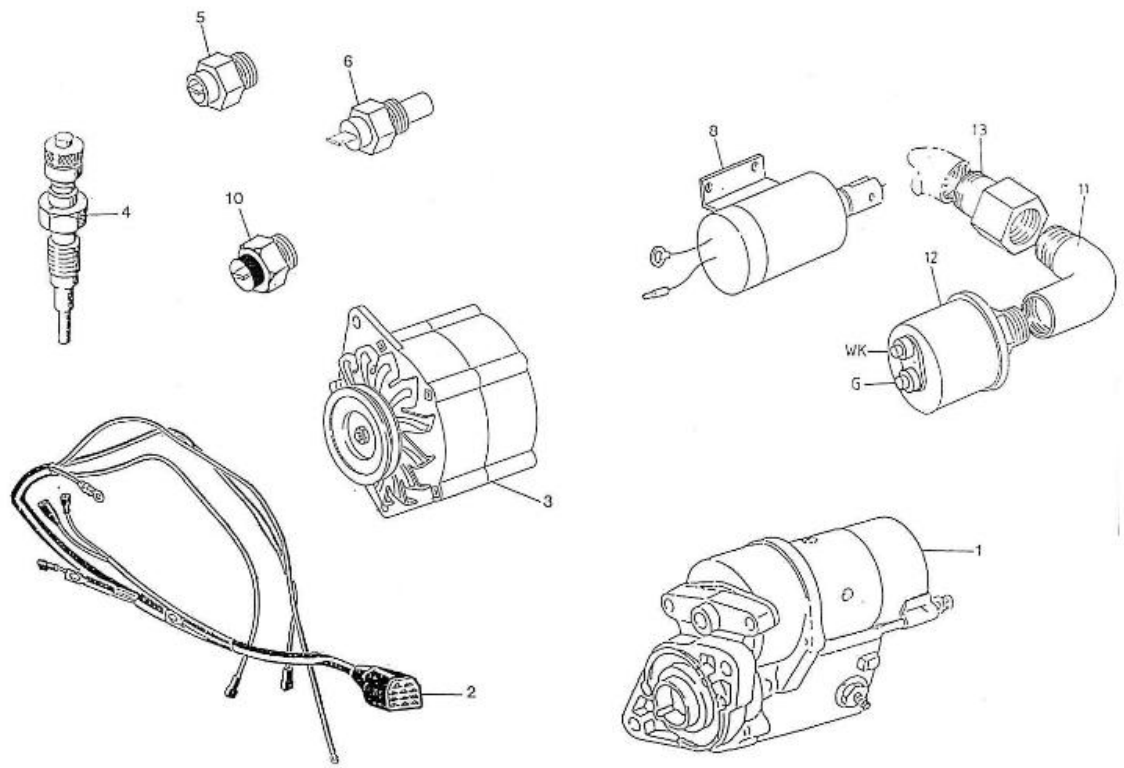

Brand: NanniDiesel	N.	Item	Description	Qty	Notes
Model: Moteur 2.60HE	1	970497303	STARTER,MOTOR 12V 0,8KW 1P	1	
Version: Standard	2	970302661A	WIRING	1	
Subassembly: Electrics	3	970300565	ALTERNATOR,14V-35A MOTOROLA	1	
	4	970152116	GLOWPLUG,H-HE	1	
	5	970851725	TEMPERATURE SENDER	1	
	6	970851602	WATER TEMPERATURE SENDER	1	
	8	970301580	SOLENOID,12V 4.190	1	
	10	970851700	SWITCH,OIL	1	
	11	970493207	ELBOW,1/8X10X1,5MF	1	
	12	970307091	OIL PRESSURE SENDER	1	
	13	970493203	FITTING,PRESS SWITCH M10	1	

V. 27/03/2006

Pag. 47/53