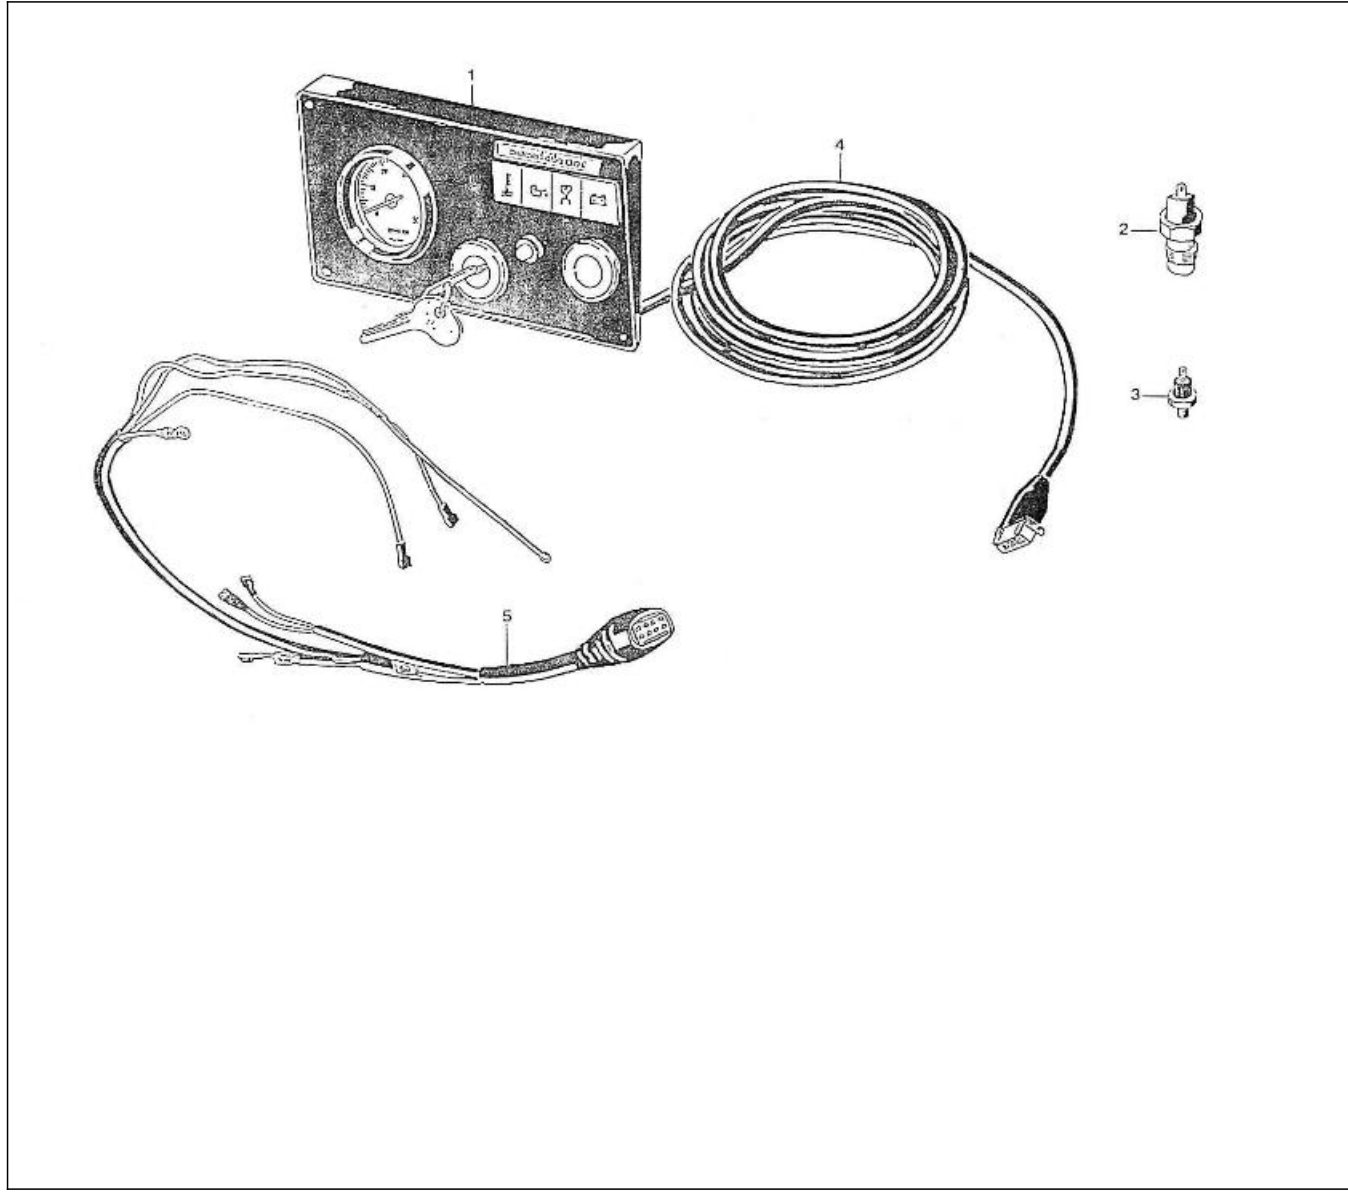

V. 27/03/2006

Pag. 35/53

Brand: NanniDiesel	N.	Item	Description	Qty	Notes
Model: Moteur 2.60HE	1	970300357	PANEL,1 INSTRUMENT 120X CPL	1	
Version: Standard	2	970850308	PLATE,PANEL	1	
Subassembly: Instrument panel STD	3	970860603	NO LONGER AVAILABLE	1	
	4	970851302	ELECTRICAL WIRING CONNEXOIN	1	
	5	970850404	SWITCH STARTER	1	
	6	970850571	WARNING LIGHT	1	
	7	970850572	+++ PLUS DIFFUSE ++++++ VOYANT COMPLET	1	
	8	970850570	WARNING LIGHT	1	
	9	970850578	BULB 12V	3	