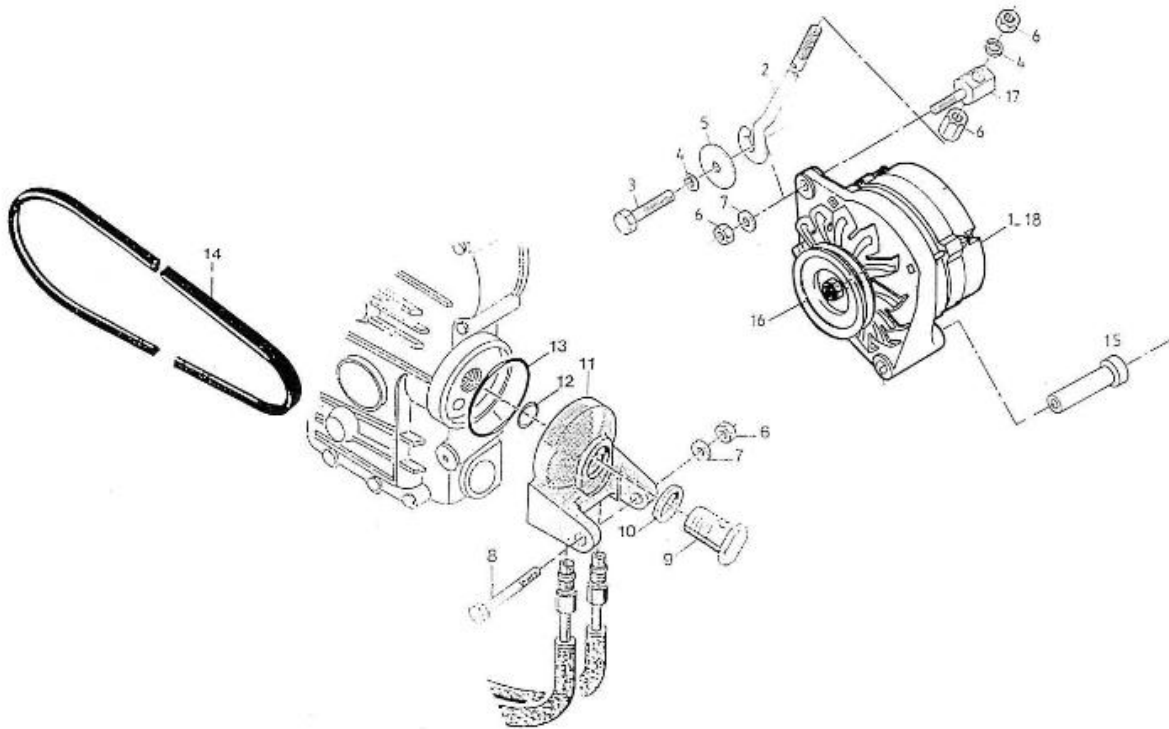

Brand: NanniDiesel	N.	Item	Description	Qty	Notes
Model: Moteur 2.60HE	1	970307522	ALTERNATOR,14V-60A	1	
Version: Standard	2	970307493	TIGHTENER,V-BELT	1	
Subassembly: Alternator Assy STD	3	970300409	BOLT,HEX M 8X 55	1	
	4	970119139	WASHER,CORRUGATED D8	2	
	5	970304050	WASHER	1	
	6	970027322	NUT,M 8	4	
	7	970119138	WASHER,SPRING D 8	2	
	8	970300474	BOLT,HEX M 8X 85 SPECIAL	1	
	9	970300248	BOLT,BANJO M18X1,5	1	
	10	970300251	WASHER,30X19	1	
	11	970300246	SUPPORT,ALTERNATOR HE	1	
	12	970300252	O-RING,18,77X1,78	1	
	13	970493155	O-RING,61,91X3,53	1	
	14	970300706	V-BELT,SPZ 950 LW	1	
	15	970307061	AXLE	1	
	16	970307194	PULLEY	1	
	17	970307491	SUPPORT,TIGHTNER V-BELT	1	
	18	970307533	REGULATOR,ALTERNATOR	1	

V. 27/03/2006

Pag. 32/53