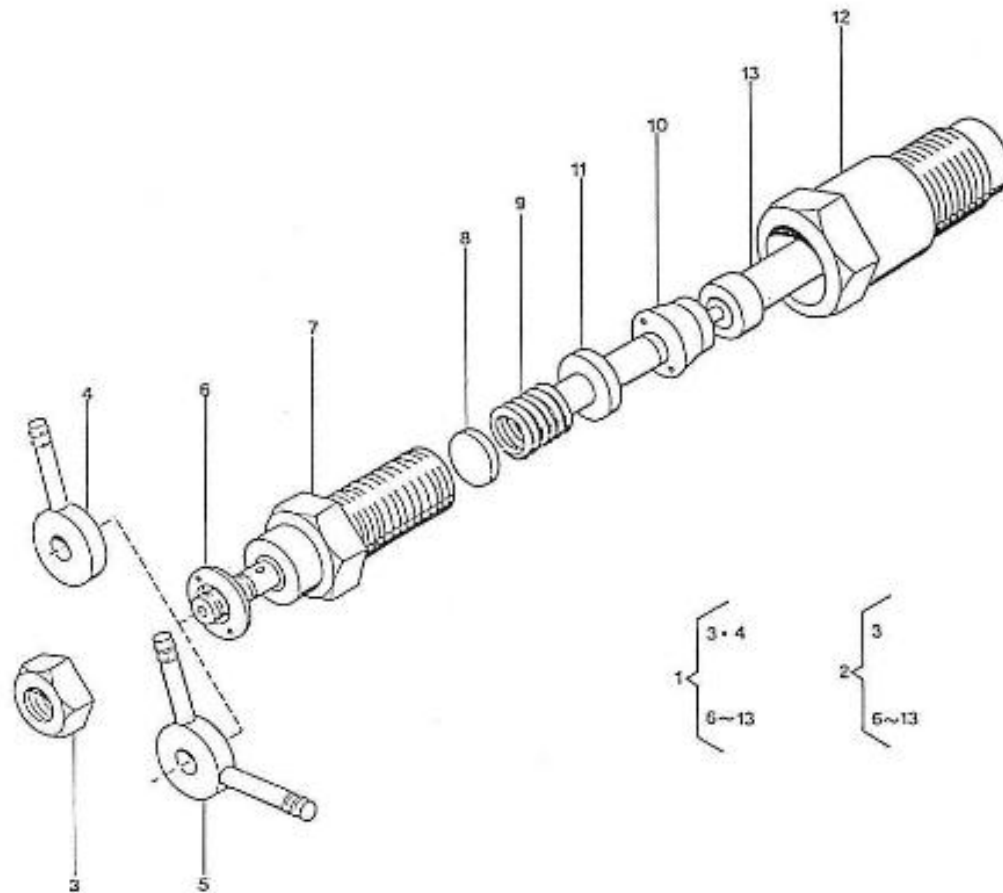

V. 27/03/2006

Pag. 17/53

Brand: NanniDiesel

Model: Moteur 2.60HE

Version: Standard

Subassembly: Nozzle holder

N.	Item	Description	Qty	Notes
1	970492107	INJECTOR,CPL.SINGLE	1	
2	970492108	INJECTOR,CPL.DOUBLE	1	
3	970492153	NUT,NOZZLE INJ.	2	
4	970492155	FITTING,NOZZLE SINGLE	1	
5	970492154	FITTING,NOZZLE DOUBLE	1	
6	970492172	WASHER,NOZZLE INJ.	2	
8	970142200	SET,SPACER NOZZLE	1	
9	970492143	SPRING,NOZZLE INJ.	2	
10	970492144	PIECE,DISTANCE NOZZLE INJ.	2	
11	970492145	ROD,PUSH NOZZLE INJ.	2	
12	970492173	NUT,NOZZLE INJ.	2	
13	970492113	NOZZLE,INJECTOR	2	