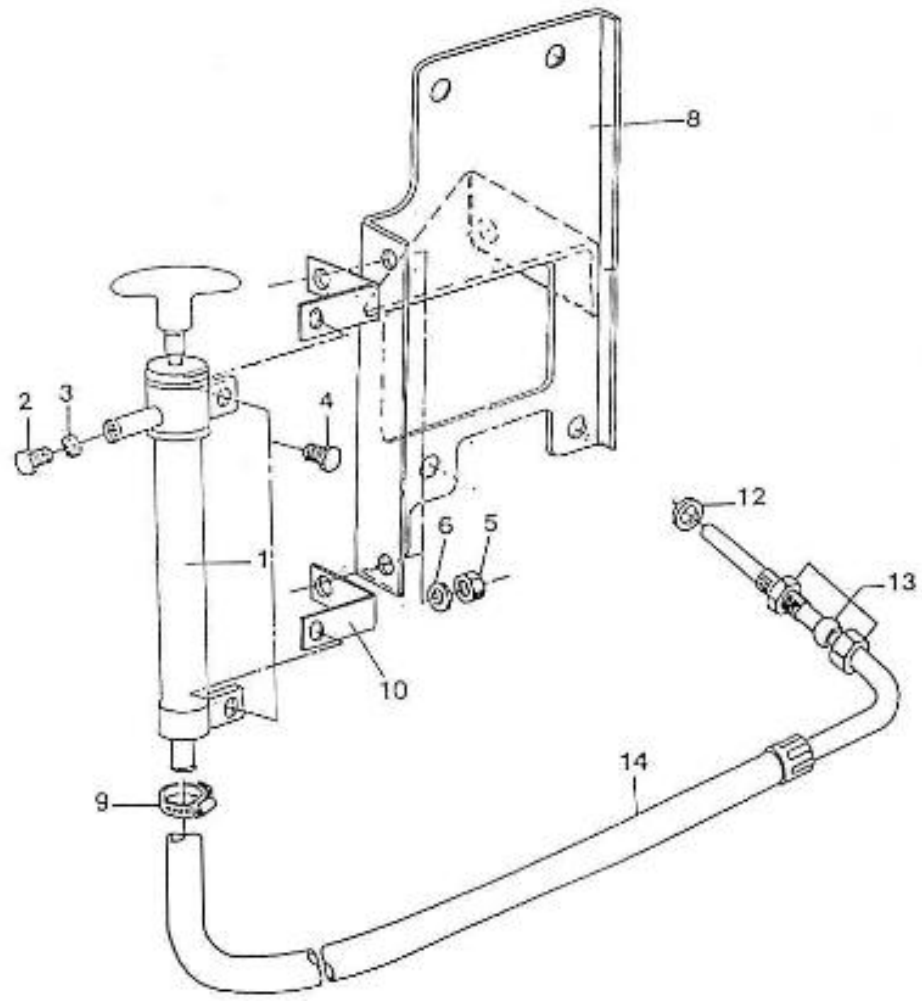

Brand: NanniDiesel

Model: Moteur 2.60HE

Version: Standard

Subassembly: Oil extraction pump

N.	Item	Description	Qty	Notes
1	970439302	PUMP,OIL EXTRACTION	1	
2	970832061	BOLT	1	
3	970300288	GASKET,M8	1	
4	970439910	BOLT,HEX M 6X 16	4	
5	970635460	NUT,M 6	4	
6	970119149	WASHER, SPRING D 6	4	
8	970304076	SUPPORT,FUEL FILTER ELEMENT H-	1	
9	970439306	CLAMP,HOSE 11-17	1	
10	970302642	SUPPORT,OIL EXTRACTION PUMP S5	2	
12	970300199	GASKET,RING D16	1	
13	970302269	COUPLING,FITTING D10	1	
14	970307155	PIPE	1	
15	970302530	NUT,CONICAL	1	
16	970301092	COLLAR,D10	1	

V. 27/03/2006

Pag. 28/53