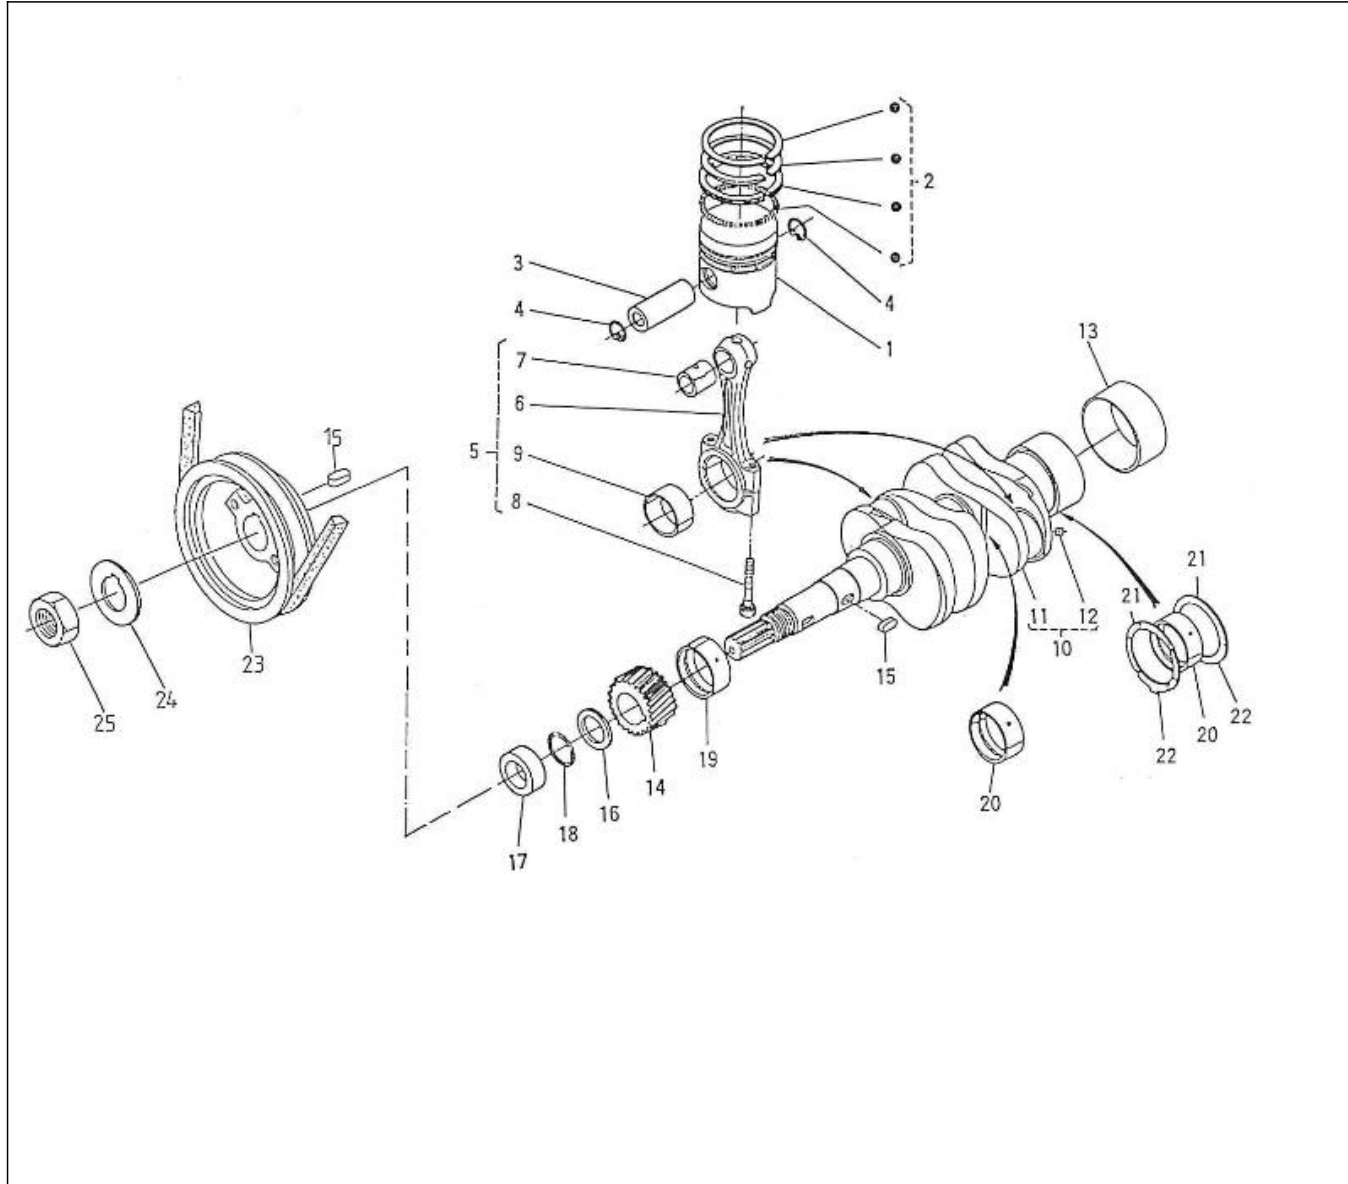

Brand: NanniDiesel	N.	Item	Description	Qty	Notes
Model: Moteur 2.60HE	1	970151550	PISTON,STD.2.60-4,110	2	
Version: Standard	2	970151502	SET,PISTON RING STD.	2	
Subassembly: Crankshaft pistons	3	970491503	PIN,PISTON	2	
	4	970491504	CIR-CLIP	4	
	5	970491505	ROD,CONNECTING CPL.2. 60-3.90-	2	
	7	970491512	BUSH,CONN.ROD	2	
	8	970491513	BOLT,CONN.ROD	4	
	9	970491514	METAL,CONN.ROD STD	2	
	10	970151515	CRANKSHAFT,CPL.2. 60	1	
	12	970490909	PLUG,PIN CRANKSHAFT	2	
	13	970151513	SLEEVE,CRANKSHAFT	1	
	14	970491520	GEAR,CRANKSHAFT	1	
	15	970491106	KEY,FEATHER	2	
	16	970491522	SLINGER,OIL	1	
	17	970151523	BUSH,CRANKSHAFT	1	
	18	970491524	O-RING,CRANKSHAFT	1	
	19	970491525	METAL,CRANKSHAFT 1 STD	1	
	20	970491526	METAL,CRANKSHAFT 2 STD	2	
	21	970491527	METAL,SIDE 1 STD	2	
	22	970491528	METAL,SIDE 2 STD	2	
	23	970151516	PULLEY,D115 2. 60H	1	
	24	970301493	WASHER,CRANKSHAFT	1	
	25	970301492	NUT,CRANKSHAFT	1	
	26	970151561	PISTON,+0,50	2	
	27	970151503	SET,PISTON RING +0.50	2	
	28	970491545	METAL,CONN.ROD 0,20	2	
	29	970491555	METAL,CONN.ROD 0,40	2	
	30	970491546	METAL,CRANKSHAFT +0.20	1	
	31	970491556	METAL,CRANKSHAFT +0.40	1	
	32	970491547	METAL,CRANKSHAFT 2 0.20	2	
	33	970491557	METAL,CRANKSHAFT 2 0.40	2	
	34	970491548	METAL,SIDE 1 0.02	2	
	35	970491558	METAL,SIDE 1 0.04	2	
	36	970491549	METAL,SIDE 2 0.02	2	
	37	970491559	METAL,SIDE 2 0.04	2	

V. 27/03/2006

Pag. 11/53