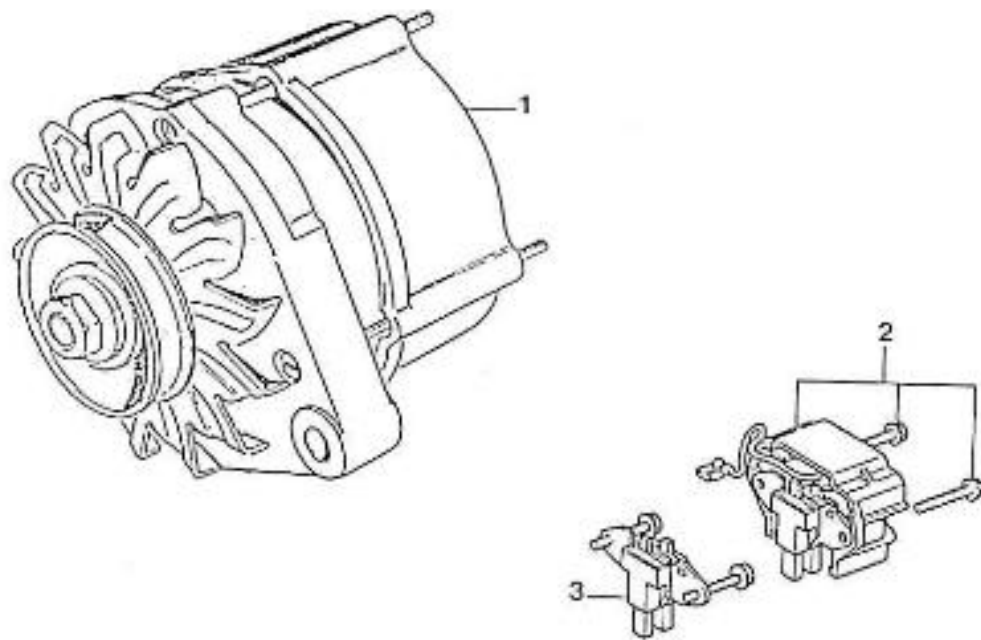

Brand: NanniDiesel	N.	Item	Description	Qty	Notes
Model: Moteur 2.60HE	1	970300565	ALTERNATOR,14V-35A MOTOROLA	1	
Version: Standard	2	970301761	REGULATOR,ALTERNATOR 14V-35A	1	
Subassembly: Alternator spare parts	3	970301700	HOLDER,CARBON BRUSH CPL.14V-35	1	

V. 27/03/2006

Pag. 31/53