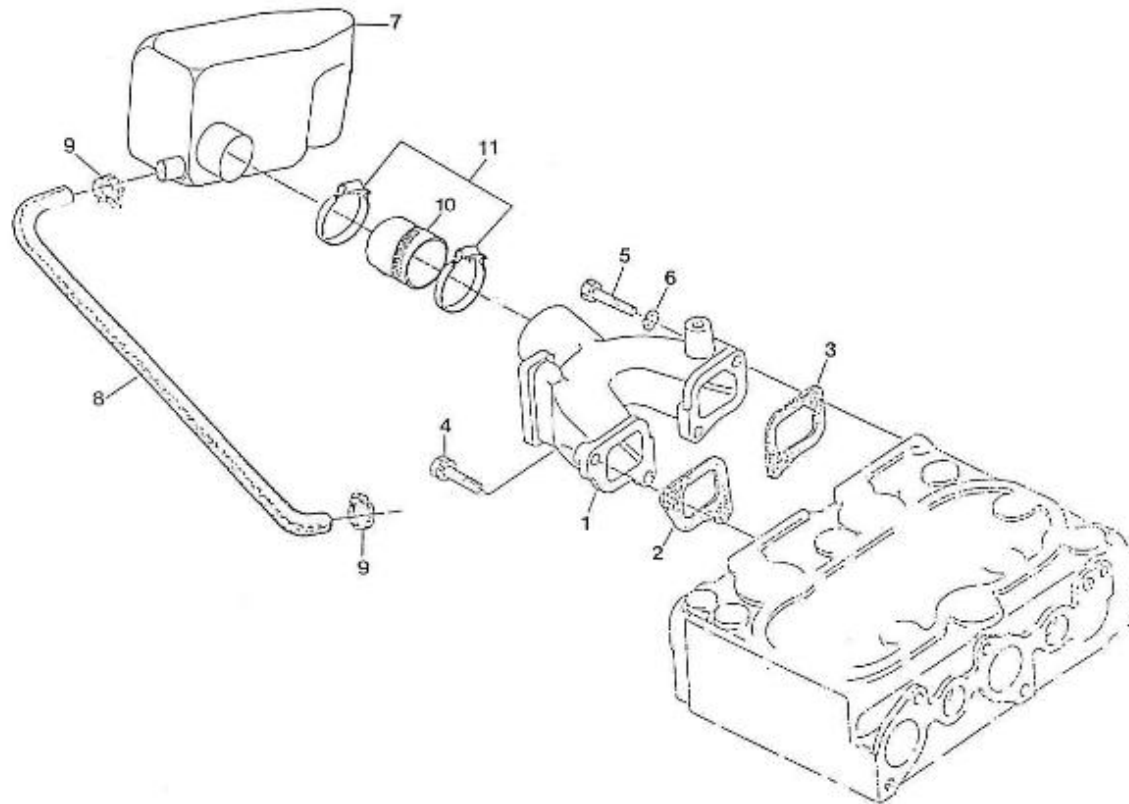

Brand: NanniDiesel

Model: Moteur 2.60HE

Version: Standard

Subassembly: Intake manifold

N.	Item	Description	Qty	Notes
1	970495101	MANIFOLD,INTAKE 2. 60	1	
2	970495102	GASKET,INTAKE MANIFOLD N01 H-H	1	
3	970495103	GASKET,INTAKE MANIFOLD N02 H-H	1	
4	970491536	BOLT,M 6X 20	3	
5	970300276	BOLT,HEX M 6X 50	1	
6	970119149	WASHER, SPRING D 6	5	
7	970301330	FILTER,AIR HE	1	
8	970496045	HOSE,CARTER DEAIR	1	
9	970439306	CLAMP,HOSE 11-17	2	
10	970301611	HOSE,AIR FILTER 2. 40-2.60/HE	1	
11	970604533	CLAMP,HOSE 32-44	2	

V. 27/03/2006

Pag. 26/53