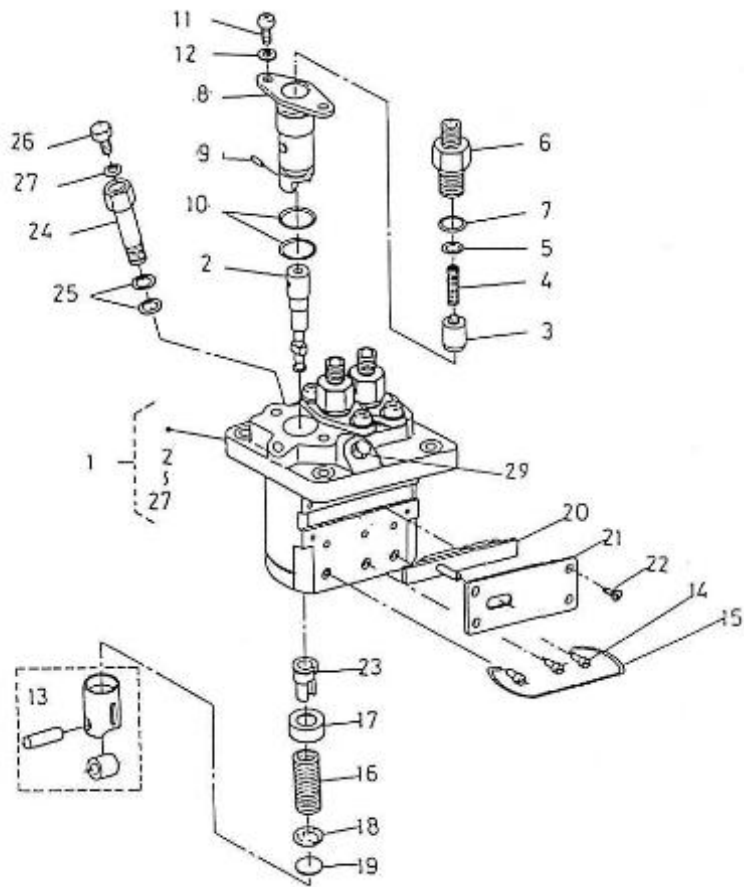

Moteur 3.75HE Standard / Ppe injection-ppe alimentation

Code article	Repère	Désignation article	Quantité
970307860	1	POMPE INJECTION 3.75HE	1
970307603	2	PLONGEUR 2.50 HE	3
970142147	3	CLAPET POMPE A INJECTION 2.40H	3
970142148	4	RESSORT	3
970142149	5	JOINT DE POMPE INJECTION 2.40	3
970307604	6	SUPPORT (DECH.SOUPAPE) 2.50 HE	3
970142151	7	JOINT TORIQUE	3
970302918	8	BRIDE DE DOUILLE	3
970302919	9	GOUPILLE POMPE INJECTION 4.150	3
970142161	10	JOINT TORIQUE	6
970303946	11	VIS	6
970307605	12	RONDELLE 2.50 HE	6
970142165	13	POUSSOIR	3
970303947	14	GOUPILLE POUSSOIR PPE INJ.4.15	3
970307865	15	CLAVETTE 3.75HE	1
970142159	16	RESSORT	3
970303949	17	SIEGE RESSORT SUP.POMPE INJECT	3
970303950	18	SIEGE RESSORT INF.POMPE INJECT	3
970303951	19	CALE	1
970307866	20	CREMAILLERE POMPE INJECTION 3.	1
970307867	21	PLAQUE CREMAILLERE (PPE INJ.)	1
970303954	22	VIS	4
970142168	23	COUPELLE DE CONTROLE 2.40 HE A	2
970307609	24	VIS CREUSE 2.50 HE	1
970307610	25	JOINT	2
970307611	26	VIS PURGE	1
970307612	27	JOINT	1