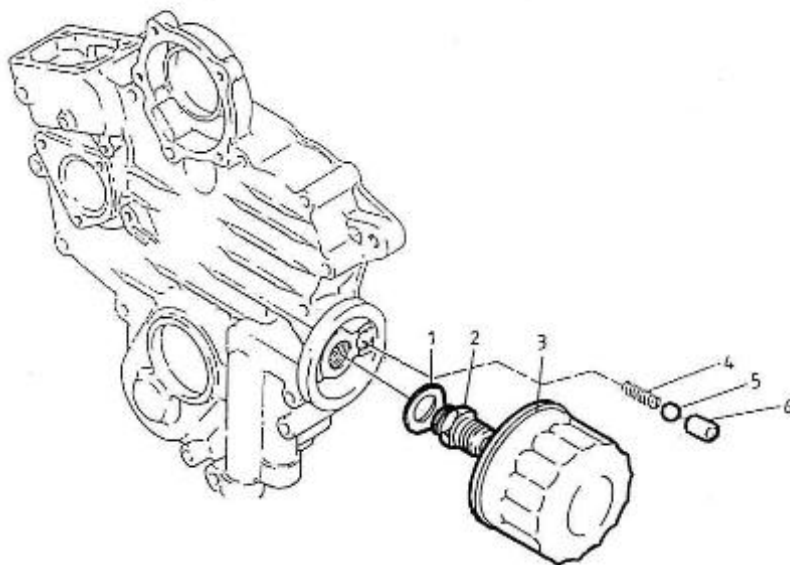

Moteur 3.75HE Standard / Filtre à huile

Code article	Repère	Désignation article	Quantité
970140211	1	RONDELLE	1
970302728	2	RACCORD TUYAUTERIE	1
970302697	3	FILTRE HUILE 2.50HE/375HE	1
970140216	4	RESSORT	1
970140218	5	BILLE	1
970140217	6	SIEGE	1