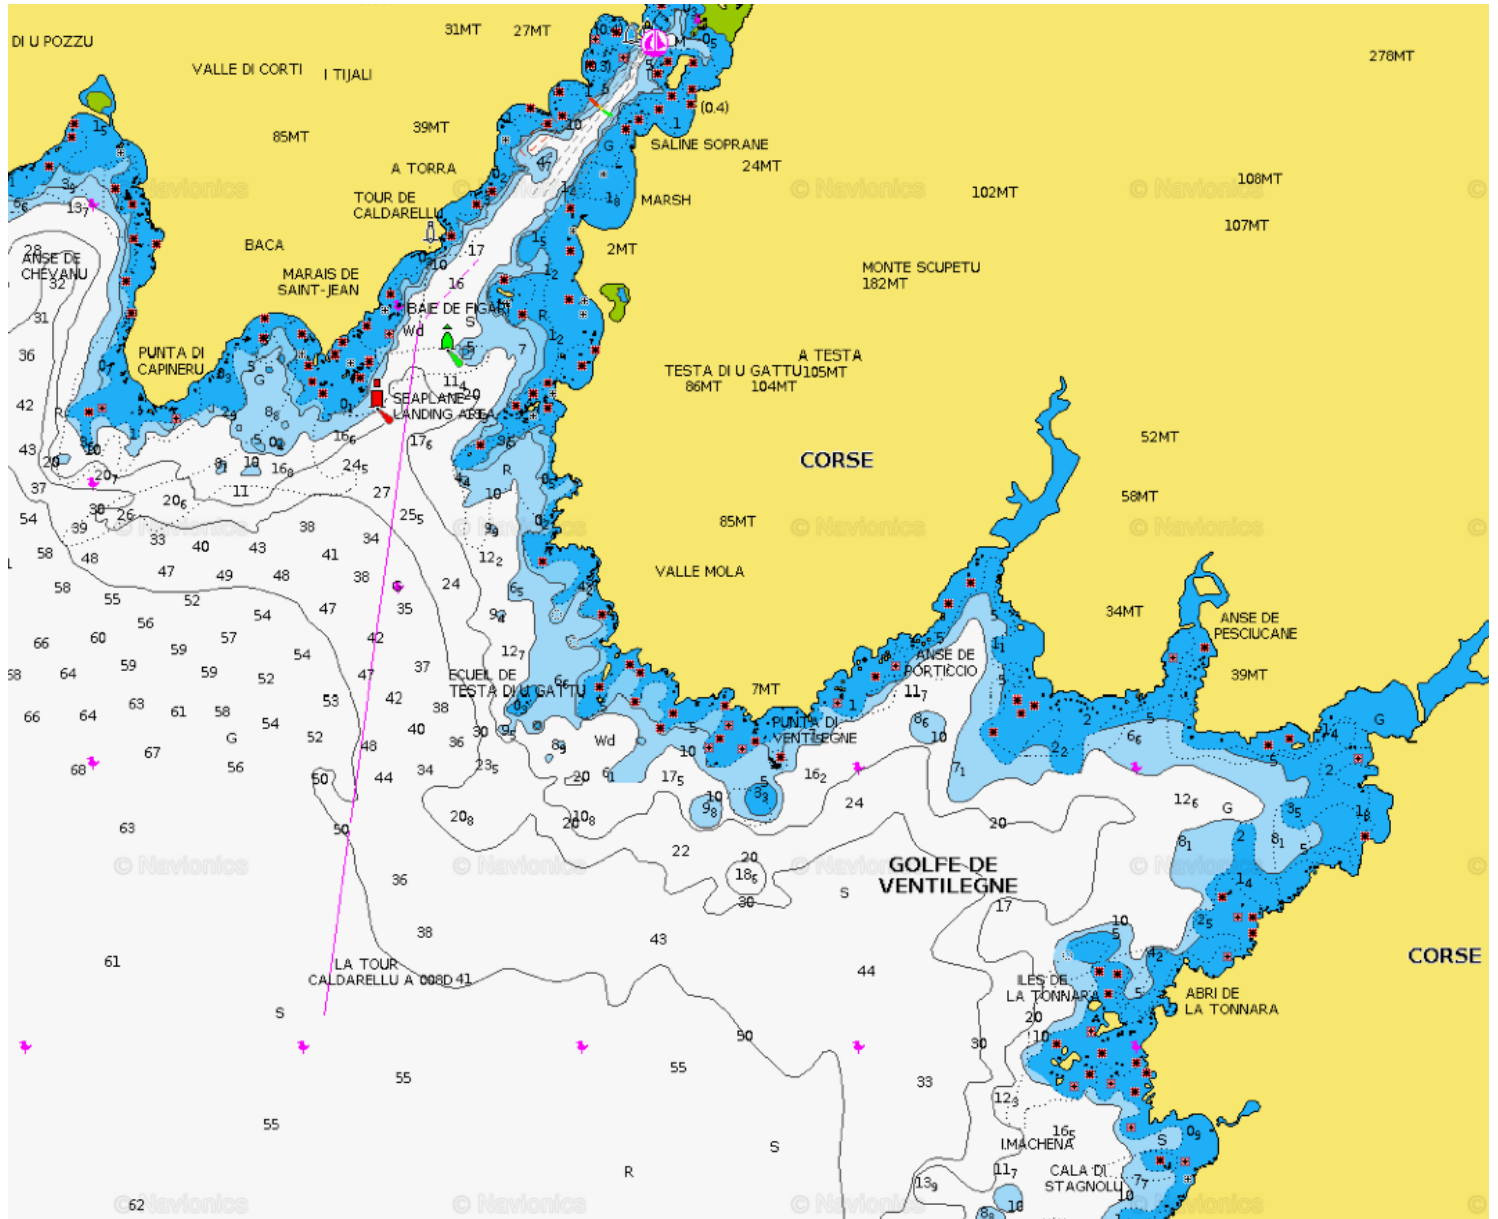

Chartplotter

Mobile

WebApp

Downloads & Updates

Chartplotter

Mobile

No overlay

2000ft

- 
- [Acknowledgements](#) | Not to be used for navigation

iAttributions