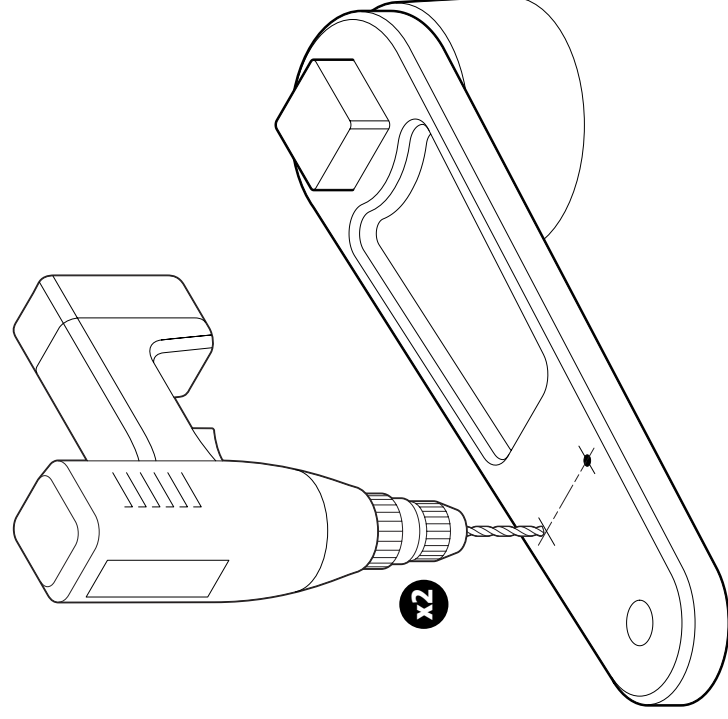

Parts Supplied

Tools Required

Raymarine Ltd, Portsmouth, Hampshire, UK PO3 5TD
Raymarine Inc. Nashua, NH 03063-4219, USA
Recyclable Material - Please dispose of responsibly.

+44 (0) 23 9269 3611
Toll Free: 800-539-5539
+1 603-881-5200

87012-1

DC388-1

2.

DC388-1

TEMPLATE OTHER SIDE

1. Installation Checks

Check
Center the rudder
Centrer le gouvernail
Ruder zentrieren
Centro del timón
Centrare il timone

DC388-1

3.

DC388-1